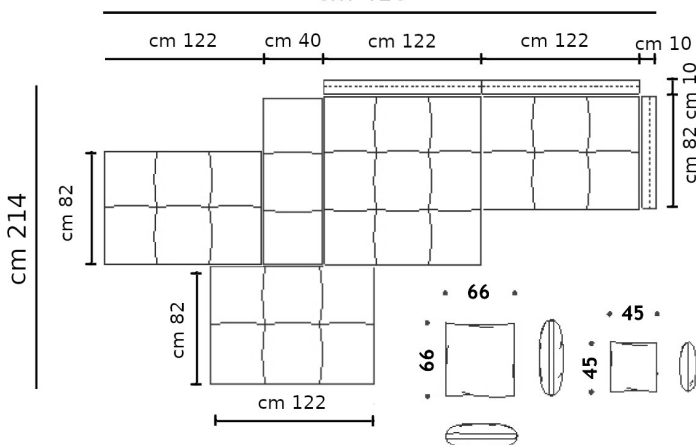

## Furniture Specification

Project: Tomassini Arredamenti Display

Item: Sofa  
Qty: 1

Name: Pixel  
Sofa, covered in light grey fabric with black ABS feet, composition with:

- n.3 bases cm.122x82x40h;
- n.1 base cm.122x122x40h;
- n.1 backrest/armrest cm.122x40x52h;
- n.2 backrests cm.122x10x70h;
- n.1 backrest cm.82x10x70h;
- n.1 cushion cm.66x66, in light grey fabric;
- n.1 cushion cm.66x66, in anthracite fabric;
- n.1 cushion cm.45x45, in light grey fabric;
- n.1 cushion cm.45x45, in anthracite fabric.

Description & Finish: Cm.416x214x70h

Manufacturer: Saba

Additional Specification: Fillings and coverings are in accordance with Italian regulations. Any fireproofing or other treatment required by law in other countries must be requested upon ordering and is the responsibility of the final customer.

Sample / Image Reference (Main picture is indicative)

cm 416

Note:

Light grey fabric

Black ABS