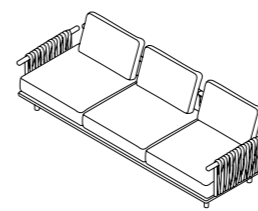

003 + 213 + 211 (x2) SOFA

W 295 × D 100 × H 66 cm
Seat H with cushion 22 + 18 cm

W 116" 1/8 × D 39" 1/4 × H 26" Seat H
with cushion 8" 5/8 + 7" 1/8