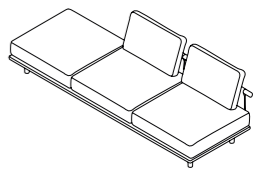

003 + 012 DX SOFA

W 285 x D 100 x H 66 cm
Seat H with cushion 22 + 18 cm

W 112" 1/4 x D 39" 1/4 x H 26"
Seat H with cushion 8" 5/8 + 7" 1/8