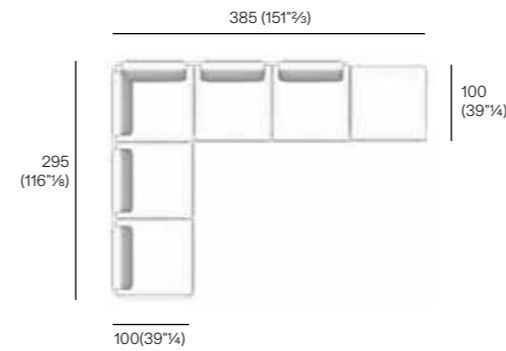

EDEN SOFA COMPOSITION

- 2 x EDEN 003 module (285×95 cm)
- 6 x cushion EDEN seat
- 2 x EDEN 013 backrest (273×5 cm)
- 1 x EDEN 011 backrest (91×5 cm)
- 6 x cushion EDEN back