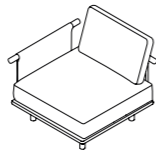

Technical Information

EDEN

MAIN SUGGESTED COMPOSITION

001 MODULE

W 95 x D 95 x H 40 cm
Seat H with cushion 22 + 18 cm

W 37" 3/8 x D 37" 3/8 x H 15" 3/4 Seat H
with cushion 8" 5/8 + 7" 1/8

001 + 011 SOFA

W 95 x D 100 x H 66 cm
Seat H with cushion 22 + 18 cm

W 37" 3/8 x D 39" 1/4 x H 26"
Seat H with cushion 8" 5/8 + 7" 1/8

001 + 011 (x2) DX SOFA

W 100 x D 100 x H 66 cm
Seat H with cushion 22 + 18 cm

W 39" 1/4 x D 39" 1/4 x H 26"
Seat H with cushion 8" 5/8 + 7" 1/8