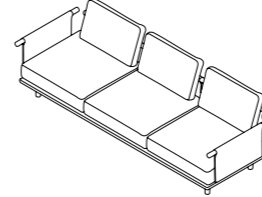

003 + 013 + 011 (x2) SOFA

W 295 x D 100 x H 66 cm
Seat H with cushion 22 + 18 cm

W 116" 1/8 x D 39" 1/4 x H 26"
Seat H with cushion 8" 5/8 + 7" 1/8