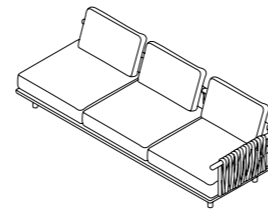

W 290 × D 100 × H 66 cm
Seat H with cushion 22 + 18 cm

W 114" 1/4 × D 39" 1/4 × H 26" Seat H
with cushion 8" 5/8 + 7" 1/8

003 + 213 + 211 SX SOFA

W 290 × D 100 × H 66 cm
Seat H with cushion 22 + 18 cm

W 114" 1/4 × D 39" 1/4 × H 26" Seat H
with cushion 8" 5/8 + 7" 1/8