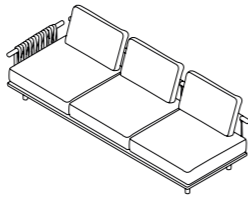

003 + 213 + 211 DX SOFA

W 290 × D 100 × H 66 cm
Seat H with cushion 22 + 18 cm

W 114" 1/4 × D 39" 1/4 × H 26" Seat H
with cushion 8" 5/8 + 7" 1/8