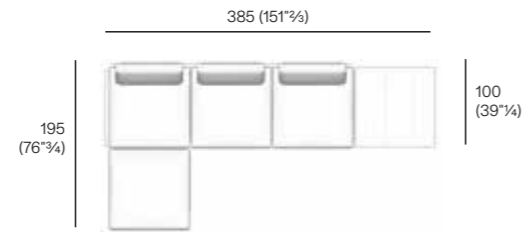

EDEN SOFA COMPOSITION

- 2 x EDEN 002 module (190×95 cm)
- 4 x cushion EDEN seat
- 1 x EDEN 013 backrest (273×5 cm)
- 1 x EDEN 011 backrest (91×5 cm)
- 3 x cushion EDEN back
- 1 x EDEN 020 coffee table (95×95 cm)