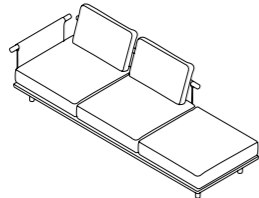

003 + 012 + 011 DX SOFA

W 290 x D 100 x H 66 cm
Seat H with cushion 22 + 18 cm

W 114" 1/4 x D 39" 1/4 x H 26"
Seat H with cushion 8" 5/8 + 7" 1/8