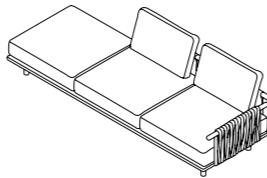

003 + 212 + 211 SX SOFA

W 290 × D 100 × H 66 cm
Seat H with cushion 22 + 18 cm

W 114" 1/4 × D 39" 1/4 × H 26" Seat H
with cushion 8" 5/8 + 7" 1/8