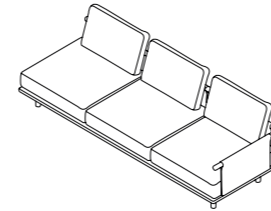

003 + 013 + 011 SX SOFA

W 290 x D 100 x H 66 cm
Seat H with cushion 22 + 18 cm

W 114" 1/4 x D 39" 1/4 x H 26"
Seat H with cushion 8" 5/8 + 7" 1/8