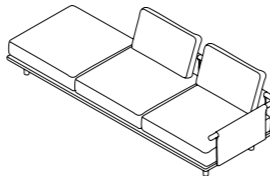

003 + 012 + 011 SX SOFA

W 290 x D 100 x H 66 cm
Seat H with cushion 22 + 18 cm

W 114" 1/4 x D 39" 1/4 x H 26"
Seat H with cushion 8" 5/8 + 7" 1/8