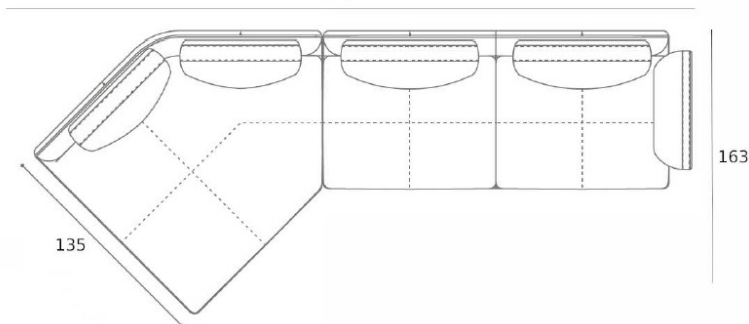

Furniture Specification

Project: Tomassini Arredamenti Display
Item: Sofa
Qty: 1
Name: Get back
Description&Finish: Sofa with a cognac-colored leather frame and seat and back cushions upholstered in a gray, white, and black patterned fabric, consisting of:
n. 1 Sectional 2-seater sofa medium arm DX (cm.214x91x87h).
n. 1 45° curved sectional armchair medium arm SX (cm.167x163x87h).
Dimension: cm. 381x163x87h (seat height: cm.45).
Manufacturer: Poltrona Frau
Additional specification: Fillings and coverings are in accordance with Italian regulations. Any fireproofing or other treatment required by law in other countries must be requested upon ordering and is the responsibility of the final customer.

Sample / Image Reference (Main Picture is indicative)

381

Note:

Cognac leather

Patterned fabric

Metal feet