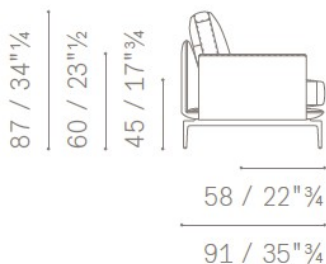

Furniture Specification

Project: Tomassini Arredamenti Display
Item: Sofa
Qty: 1
Name: Get back
Description&Finish: Sofa with a cognac-colored leather frame and seat and back cushions upholstered in a gray, white, and black patterned fabric, consisting of:
n. 1 Sectional 2-seater sofa medium arm DX (cm.214x91x87h).
n. 1 45° curved sectional armchair medium arm SX (cm.167x163x87h).
Dimension: cm. 381x163x87h (seat height: cm.45).
Manufacturer: Poltrona Frau
Additional specification: Fillings and coverings are in accordance with Italian regulations. Any fireproofing or other treatment required by law in other countries must be requested upon ordering and is the responsibility of the final customer.

Sample / Image Reference (Main Picture is indicative)

381

Note:

Cognac leather

Patterned fabric

Metal feet