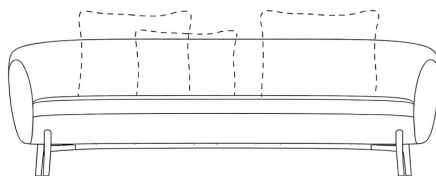

Furniture Specification

Project:	Tomassini Arredamenti Display
Item:	Sofa
Qty:	1
Name:	Orbis
Description&Finish:	Linear sofa fully covered in white fabric, composed of: n.2 back cushions (cm.60x54). n.1 deco cushion (cm.48x44).
Dimension:	cm. 222x102,5x83,5h (seat height: cm.40).
Manufacturer:	Poliform
Additional specification:	Fillings and coverings are in accordance with Italian regulations. Any fireproofing or other treatment required by law in other countries must be requested upon ordering and is the responsibility of the final customer.

Sample / Image Reference (Main Picture is indicative)

Note:

White fabric

Dark mat feet

835

2220

400

1025