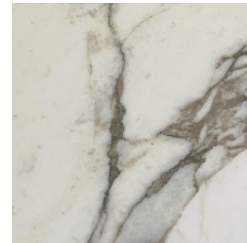

Furniture Specification

Project:	Tomassini Arredamenti Display
Item:	Table
Qty:	1
Name:	Concorde
Description:	Rectangular table with wooden frame and marble top.
Dimension:	cm.240x108x74h
Finish:	Black elm structure and glossy Calacatta marble top.
Manufacturer:	Poliform

Additional specification: The marble being a natural product, any visible "imperfections" as shades, grains more or less intense, veinings, irregularities on the surface, little holes, or colour differences are an intrinsic characteristic of this material and cannot be considered a flaw. Each slab of marble used is different from the other and cannot be chosen by customer. For this reason, catalogue pictures are only indicative and the final product may differ from them. These aspects give value and make each product unique.

Sample / Image Reference *(Main Picture is indicative)*

Note:

Glossy Calacatta marble

Black elm