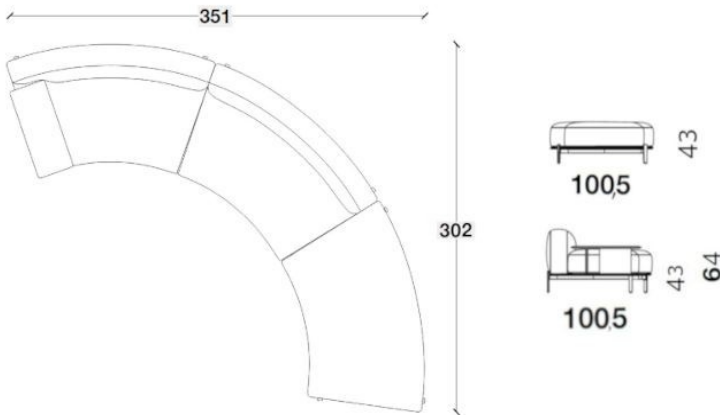

Furniture Specification

Project: Tomassini Arredamenti Display

Item: Sofa
Qty: 1

Name: Brera

Description&Finish: Round sofa upholstered in sand-color fabric, base and left arm in hide leather, brown nickel feet. Feauturing elements:
- n.1 left angled terminal element with slim arm (cm.176,5x100,5x64h)
- n.1 central element (cm.176,5x100,5x64h)
- n.1 right terminal pouf (cm.176,5x100,5x43h).
Includes: n.4 back cushions cm.60x48 in the same fabric of the sofa; n.2 head cushions cm.50x50 in carbon-color velvet; n.2 head cushions cm.50x50, in turtle grey color fabric.

Dimension: cm. 351x302x64h

Manufacturer: Poliform

Additional specification: Fillings and coverings are in accordance with Italian regulations. Any fireproofing or other treatment required by law in other countries must be requested upon ordering and is the responsibility of the final customer.

Sample / Image Reference (Main Picture is indicative)