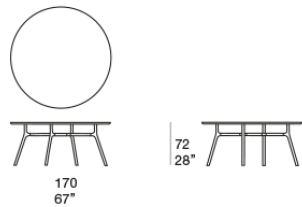

Dining tables with wooden top.

The Nesso series also includes service tables with tops in wood or marble.

**Base:** moulded aluminium joints and profiles in extruded aluminium, matt varnished in avorio or grafite colour. Adjustable spacers in stainless steel and rubber.

**Top:** fibrewood, veneered with wood finished Mano Opaca.

B124A

B124Z

B124V