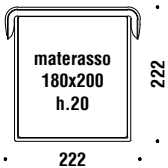

Slatted base 200x160

Rete doghe 200x160

HL0195

 0,3 m³

160

Slatted base 200x170

Rete doghe 200x170

HL0196