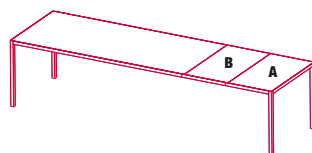

## TOPS

The laminate tabletops and extension tops in Fenix are built-in and are reinforced internally by 8mm thick aluminium sheets.

The tables are available with one or two extension tops.

## EXAMPLES

According to the customer's needs, the nominal length of the table can be increased from 50 (A) to 100 (A+B) cm.