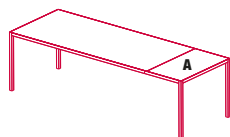

## TOPS

The laminate tabletops and extension tops in Fenix are built-in and are reinforced internally by 8mm thick aluminium sheets.

The tables are available with one or two extension tops.

## EXAMPLES

According to the customer's needs, the nominal length of the table can be increased from 50 (A) to 100 (A+B) cm.