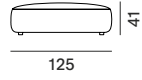

COLOUR VARIANTS FOR BACKS

The backs are available in two colour variants:

- powder coated matt white;
- powder coated matt lead black.

CosyOutdoor | single module/pouf

seating module S

seating module M

curve seating module S