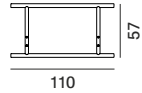

USE WITH MODULES/CURVED
MODULES D85 INDICATE
POSITION IN DRAWING.

USE WITH MODULE D85/D125
INDICATE POSITION IN
DRAWING.

---

back cushion S

back cushion M