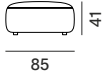

COLOUR VARIANTS FOR BACKS

The backs are available in two colour variants:

- powder coated matt white;
- powder coated matt lead black.

CosyOutdoor | single module/pouf

seating module S

seating module M

curve seating module S