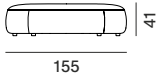

COLOUR VARIANTS FOR BACKS

The backs are available in two colour variants:

- powder coated matt white;
- powder coated matt lead black.

CosyOutdoor | single module/pouf

seating module S

seating module M

curve seating module S