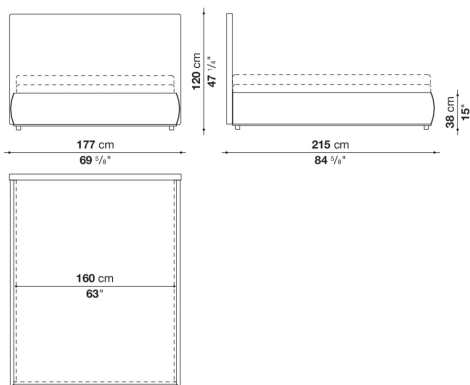

Technical information

Headboard

panel in wood particles, shaped polyurethane, polyester fibre cover

Bed sides

multi-layered wood panel, shaped polyurethane, polyester fibre cover

Corner and crosspiece

steel

Cover

fabric or leather

Technical drawings

LSE160

LSE180

LSE200

LSE153

LSE193