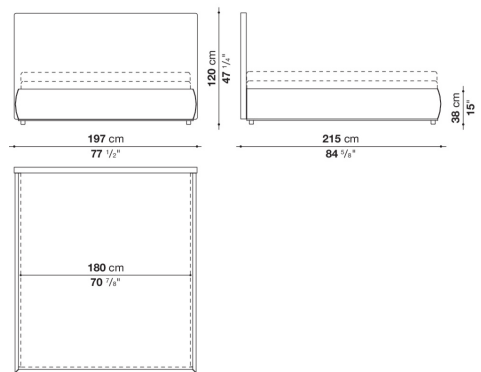

Technical information

Headboard

panel in wood particles, shaped polyurethane, polyester fibre cover

Bed sides

multi-layered wood panel, shaped polyurethane, polyester fibre cover

Corner and crosspiece

steel

Cover

fabric or leather

Technical drawings

LSE160

LSE180

LSE200

LSE153

LSE193