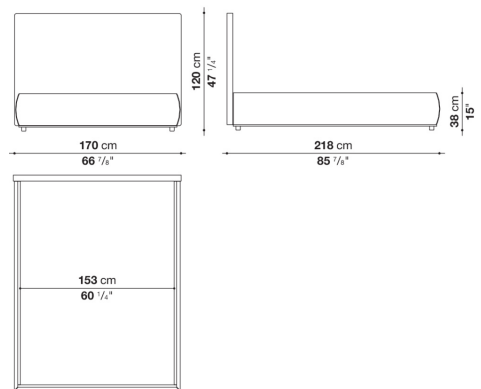

Technical information

Headboard

panel in wood particles, shaped polyurethane, polyester fibre cover

Bed sides

multi-layered wood panel, shaped polyurethane, polyester fibre cover

Corner and crosspiece

steel

Cover

fabric or leather

Technical drawings

LSE160

LSE180

LSE200

LSE153

LSE193