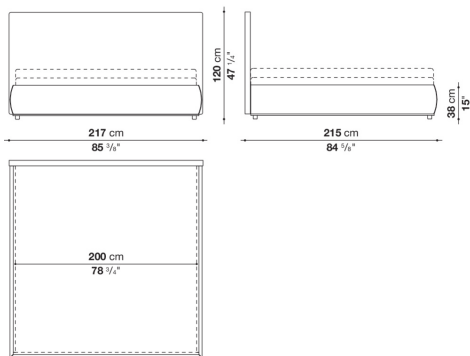

Technical information

Headboard

panel in wood particles, shaped polyurethane, polyester fibre cover

Bed sides

multi-layered wood panel, shaped polyurethane, polyester fibre cover

Corner and crosspiece

steel

Cover

fabric or leather

Technical drawings

LSE160

LSE180

LSE200

LSE153

LSE193