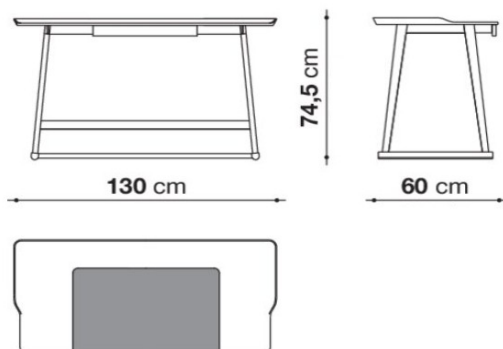

Furniture Specification

Project:	Tomassini Arredamenti Display
Item:	Desk
Qty:	1
Name:	Recipio
Description & Finish:	Desk with drawer, wood frame in black shellac finish, covering for internal drawer and top insert in leather, brown color, crosspiece protection in Bronzed nickel painted finish.
Dimension:	Cm130x60x74h
Manufacturer:	Maxalto
Additional specification:	Fillings and coverings are in accordance with Italian regulations. Any fireproofing Or other treatment required by law in other countries must be requested upon ordering and is the responsibility of the final customer.

Sample / Image Reference *(Main Picture is indicative)*

Note: