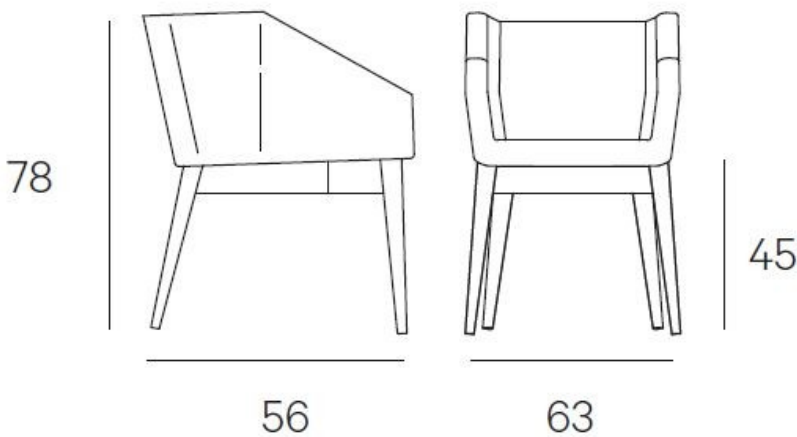

**Furniture Specification**

---

Project: Tomassini Arredamenti Display

Item: Chair  
Qty: 1

Name: W-Hexagon  
Description: Chair with wooden legs and base and main body covered in fabric.  
Dimension: Cm.63x56x78h  
Finish: Legs in black eucalyptus finish; main body covered in off-white fabric.

---

Sample / Image Reference *(Main picture is indicative)*

Note:

Off-white fabric

Black eucalyptus

Signature: \_\_\_\_\_