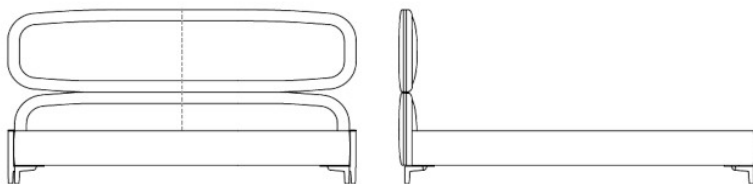

## Furniture Specification

---

Project:	Tomassini Arredamenti Display
Item:	Bed
Qty:	1
Name:	Vibe
Description and finishes:	The bed features a pewter-painted metal frame, light grey fabric upholstery with white leather profile.
Dimension:	Cm.203x231x117h (for mattress cm.180x200)
Manufacturer:	Giorgetti
Additional specification:	Fillings and coverings are in accordance with Italian regulations. Any fireproofing or other treatment required by law in other countries must be requested upon ordering and is the responsibility of the final customer.

Sample / Image Reference *(Main Picture is indicative)*

rete/slat base/Lattenrost/sommier  
**cm 180 in 70 <sup>7</sup>/<sub>8</sub>**

cm 203 x 231 x h 117  
 in 80 x 91 x h 46

Note:

Light grey fabric

White leather