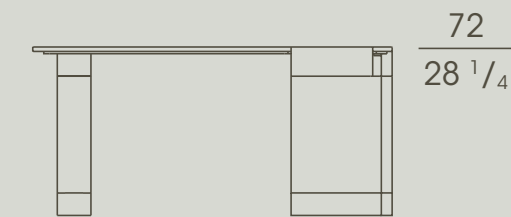

71105

Scrivania in frassino e pelle con piano in marmo
Ash wood and leather desk with marble top

cm 160 x 60 x h 75
in 63 X 23 2/4 X h 29 2/4

71110

Multipresa e portaspazzole
Multi-socket outlet and brush holder

cm 30,6 x 10 x h 25,8
in 12 X 4 X h 10 1/4

71111

Multipresa e portaoggetti
Multi-socket outlet and storage compartment

cm 30,6 x 10 x h 25,8
in 12 X 4 X h 10 1/4

71112

Multipresa e piano intero
Multi-socket outlet and inside top

cm 30,6 x 10 x h 25,8
in 12 X 4 X h 10 1/4

71113

Portaoggetti quadrato
Square storage compartment

cm 13 x 13 x h 4,5
in 5 x 5 x h 1 3/4

71114

Portaoggetti rettangolare
Rectangular storage compartment

cm 13 x 25 x h 4,5
in 5 x 9 3/4 x h 1 3/4

71115

Portaoggetti rettangolare con specchiera
Rectangular storage compartment with mirror

cm 13 x 25 x h 24
in 5 x 9 3/4 x h 9 2/4