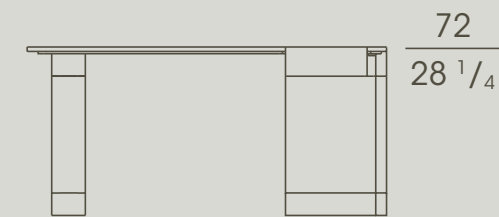

- Marble: Calacatta, purple Calacatta, Portoro, Zebrino and Grigio Astratto;
- Ash wood: natural (fin.96), anthracite grey (fin.93), biscuit (fin.2P) and ash grey (fin.2R).

There is a drawer on the right-hand side of the top and a compartment on the left-hand side, which is available in different versions:

- Multi-socket outlet (1 schuko and 1 USB) and brush holder in ash wood to match the structure;
- Multi-socket outlet (1 schuko and 1 USB) and ash wood storage compartment to match the structure;
- Multi-socket outlet (1 schuko and 1 USB) and leather inside top to match the base.

ACCESSORIES

- Square storage compartment in ash wood natural (fin.96), anthracite grey (fin.93), biscuit (fin.2P) or ash grey (fin.2R) with leather bottom;
- Rectangular storage compartment in ash wood natural (fin.96), anthracite grey (fin.93), biscuit (fin.2P) or ash grey (fin.2R) with leather bottom;
- Rectangular storage compartment in ash wood natural (fin.96), anthracite grey (fin.93), biscuit (fin.2P) or ash grey (fin.2R) with leather bottom and double-sided, swivel mirror.

The mirror has a frame in ash wood in natural (fin.96), anthracite grey (fin.93), biscuit (fin.2P) or ash grey (fin.2R) finishes and painted metal supports with a pewter finish (fin.5L) that allow it to be removed.

71100

Scrivania in frassino e pelle con piano in frassino
Ash wood and leather desk with ash wood top

cm 160 x 60 x h 75
in 63 X 23 2/4 X h 29 2/4