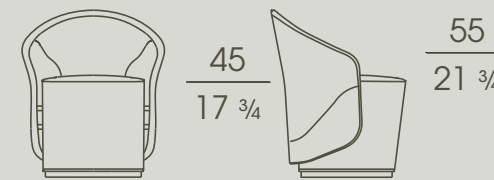

Annette is available in the following versions:

- Completely in fabric or leather;
- With external backrest in leather, internal backrest and seat in fabric.

In combination with the Flamingo game table (cod. 73200), Annette is available with external backrest in pelle Plus, internal backrest and seat in fabric.

ANNETTE

73210

Sedia con schienale esterno in pelle Plus, schienale interno e seduta in tessuto Harvard. Chair with external backrest in pelle Plus, internal backrest and seat in Harvard fabric.

cm 60 x 54 x h 74
in 23 ²/₄ x 21 ¹/₄ x h 29 ¹/₄