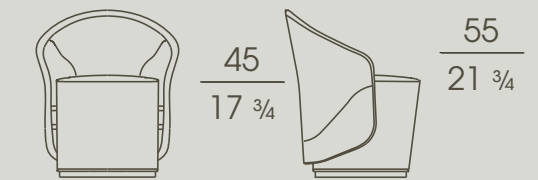

ANNETTE

73210

Sedia con schienale esterno in pelle Plus, schienale interno e seduta in tessuto Harvard. Chair with external backrest in pelle Plus, internal backrest and seat in Harvard fabric.

cm 60 x 54 x h 74
in 23 ²/₄ x 21 ¹/₄ x h 29 ¹/₄

73215

Sedia con schienale esterno in pelle, schienale interno e seduta in tessuto. Chair with external backrest in leather, internal backrest and seat in Harvard fabric.

cm 60 x 54 x h 74
in 23 ²/₄ x 21 ¹/₄ x h 29 ¹/₄