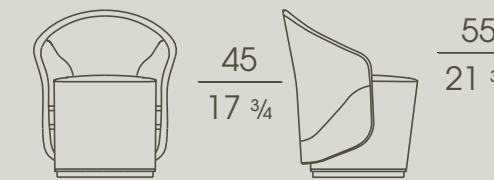

To match the leather of the game table base, the following combinations are available:

- Pelle Plus light grey (cod. 9323) and Harvard birch fabric (cod. 06);
- Pelle Plus almond (cod. 9317) and Harvard spice fabric (cod. 15);
- Pelle Plus ebony (cod. 9322) and Harvard bark fabric (cod. 21);
- Pelle Plus teal (cod. 9326) and Harvard marine fabric (cod. 13);
- Pelle Plus dark grey (cod. 9332) and Harvard charcoal fabric (cod. 22).

ANNETTE

73210

Sedia con schienale esterno in pelle Plus, schienale interno e seduta in tessuto Harvard. Chair with external backrest in pelle Plus, internal backrest and seat in Harvard fabric.

cm 60 x 54 x h 74
in 23 ²/₄ x 21 ¹/₄ x h 29 ¹/₄

73215

Sedia con schienale esterno in pelle, schienale interno e seduta in tessuto. Chair with external backrest in leather, internal backrest and seat in Harvard fabric.

cm 60 x 54 x h 74
in 23 ²/₄ x 21 ¹/₄ x h 29 ¹/₄