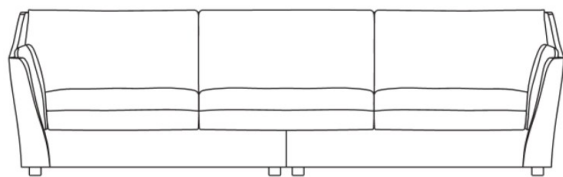

**Furniture Specification**

---

Project: Tomassini Arredamenti Display

Item: Sofa  
Qty: 1

Name: Vittoria Sofa

Description: Mono-color sofa with wooden feet and coverd in fabric.

Dimension: Cm.284x105x79h

Finish: With beech wood feet and fully covered in gray and aqua green melange fabric.

---

Sample / Image Reference *(Main picture is indicative)*

Note:

Gray and aqua green melange fabric

cm 284

cm 105

cm 79

Beech wood