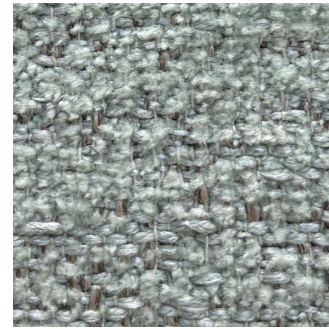

**Furniture Specification**

---

Project: Tomassini Arredamenti Display

Item: Sofa  
Qty: 1

Name: Vittoria Sofa

Description: Mono-color sofa with wooden feet and coverd in fabric.

Dimension: Cm.284x105x79h

Finish: With beech wood feet and fully covered in gray and aqua green melange fabric.

---

Sample / Image Reference *(Main picture is indicative)*

Note:

Gray and aqua green melange fabric

cm 284

cm 105

cm 79

Beech wood