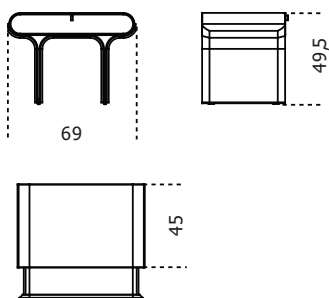

Gallotti&Radice

Stami Night

2023

Bedside with drawer with curved black open pore stained ash base and bright brass details. Wooden structure covered by leather or suede as per samples. Additional stitching is required for elements with leather upholstery.

Cm (L x W x H)

69 x 45 x 49.5

Finishings

Metal

Bright brass

Wood

Black stained open
pore ash

Leather Cat.L1