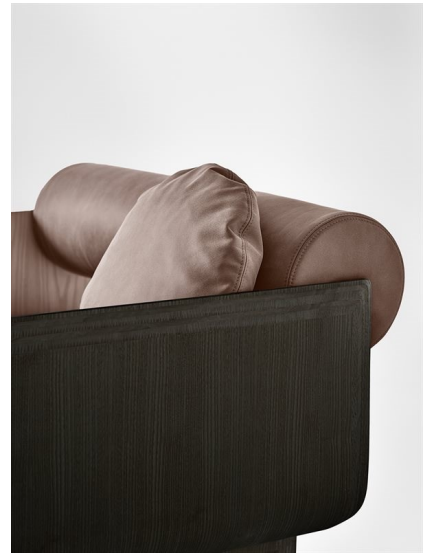

Gallotti&Radice

Stami Lounge

2023

Armchair with curved black open pore stained ash base and bright brass details. Padding in polyurethane foam covered by fabric or leather as per samples. A diam. 38 cm downpadding cushion covered in the same finish of the armchair included. Removable cover. Additional stitching is required for products with leather upholstery compared to products with fabric upholstery.

Cm (L x W x H)

76 x 67.5 x 69.5

Cuscino / Cushion

38

Finishings

Metal

Bright brass

Wood