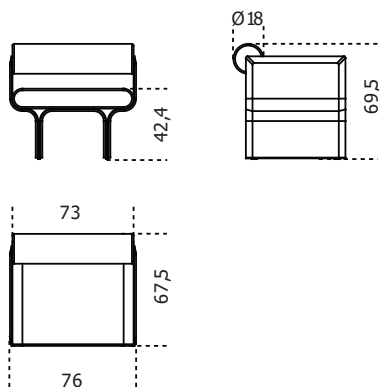

Gallotti&Radice

Stami Lounge

2023

Armchair with curved black open pore stained ash base and bright brass details. Padding in polyurethane foam covered by fabric or leather as per samples. A diam. 38 cm downpadding cushion covered in the same finish of the armchair included. Removable cover. Additional stitching is required for products with leather upholstery compared to products with fabric upholstery.

Cm (L x W x H)

76 x 67.5 x 69.5

Cuscino / Cushion

38

Finishings

Metal

Bright brass

Wood