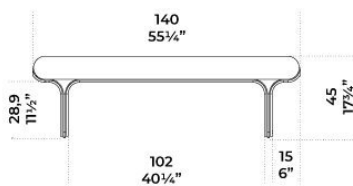

Bench with curved black open pore stained ash base and bright brass details. Cushion in polyurethane foam covered by fabric or leather as per samples. Removable cover.

Dimensioni / Sizes
Cm (W x D x H)
140 x 45 x 45
160 x 45 x 45

Inches (W x D x H)
55 1/4" x 17 3/4" x 17 3/4"
63" x 17 3/4" x 17 3/4"

Metallo / Metal

Ottone lucido
Bright brass

Legno / Wood

Nero poro
aperto
Black open pore

Tessuto Cat.A / Fabric Cat.A

Care milk 001
Care milk 001