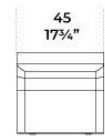

Bench with curved black open pore stained ash base and bright brass details. Cushion in polyurethane foam covered by fabric or leather as per samples. Removable cover.

Dimensioni / Sizes
Cm (W x D x H)
140 x 45 x 45
160 x 45 x 45

Inches (W x D x H)
55 1/4" x 17 3/4" x 17 3/4"
63" x 17 3/4" x 17 3/4"

Metallo / Metal

Ottone lucido
Bright brass

Legno / Wood

Nero poro
aperto
Black open pore

Tessuto Cat.A / Fabric Cat.A

Care milk 001
Care milk 001