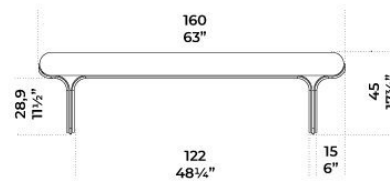


Stami Bench

Studiopepe
2022

Stami Bench

Studiopepe , 2022

Panca con base in frassino curvato tinto nero poro aperto e dettagli in ottone lucido. Cuscino in poliuretano espanso rivestito in tessuto o pelle nei colori del campionario. Rivestimento sfoderabile.

Bench with curved black open pore stained ash base and bright brass details. Cushion in polyurethane foam covered by fabric or leather as per samples. Removable cover.

Dimensioni / Sizes
Cm (W x D x H)
140 x 45 x 45
160 x 45 x 45

Inches (W x D x H)
55 1/4" x 17 3/4" x 17 3/4"
63" x 17 3/4" x 17 3/4"

Metallo / Metal

Ottone lucido
Bright brass

Legno / Wood

Nero poro
aperto
Black open pore

Tessuto Cat.A / Fabric Cat.A

Care milk 001
Care milk 001