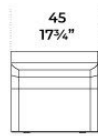

Bench with curved black open pore stained ash base and bright brass details. Cushion in polyurethane foam covered by fabric or leather as per samples. Removable cover.

Dimensioni / Sizes
Cm (W x D x H)
140 x 45 x 45
160 x 45 x 45

Inches (W x D x H)
55 1/4" x 17 3/4" x 17 3/4"
63" x 17 3/4" x 17 3/4"

Metallo / Metal

Ottone lucido
Bright brass

Legno / Wood

Nero poro
aperto
Black open pore

Tessuto Cat.A / Fabric Cat.A

Care milk 001
Care milk 001