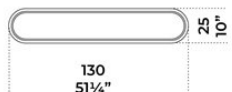

Dimensioni / Sizes  
 Cm (L x P x H)  
 A 130 x 25 x 43  
 B 160 x 25 x 35  
 C 180 x 45 x 35  
 D 140 x 85 x 25

Piano in legno con scasso  
 Burglary wooden top

A

Piano in cristallo  
 Glass top

Piano in marmo  
 Marble top