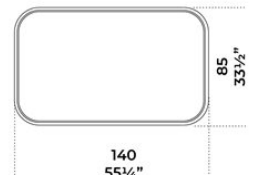

Dimensioni / Sizes  
 Cm (L x P x H)  
 A 130 x 25 x 43  
 B 160 x 25 x 35  
 C 180 x 45 x 35  
 D 140 x 85 x 25

Piano in legno con scasso  
 Burglary wooden top

A

Piano in cristallo  
 Glass top

Piano in marmo  
 Marble top