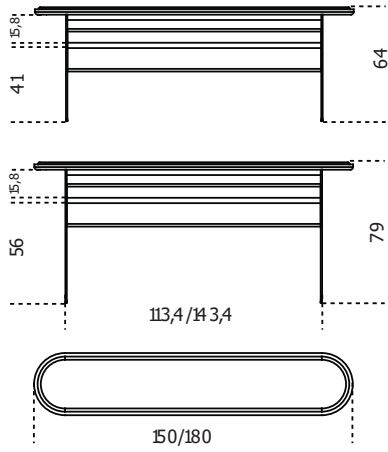

Cm (L x W x H)

Piano in cristallo / Glass top

150 x 35 x 65

150 x 35 x 80

Piano in marmo / Marble top

180 x 35 x 65

180 x 35 x 80

Vassoio portaoggetti / Accessories tray

45 x 20 x 4

Piano in cristallo  
Glass top

Piano in marmo  
Marble top