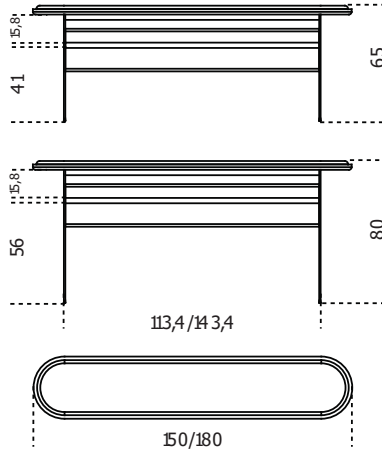

Cm (L x W x H)

Piano in cristallo / Glass top

150 x 35 x 65

150 x 35 x 80

Piano in marmo / Marble top

180 x 35 x 65

180 x 35 x 80

Vassoio portaoggetti / Accessories tray

45 x 20 x 4

Piano in cristallo  
Glass top

Piano in marmo  
Marble top