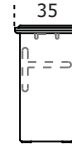

Piano in marmo
Marble top