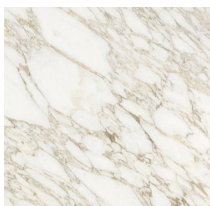

## **Sensei Console**

2023

Console with “deep black” lacquered metal structure and wooden top. Black open pore stained ash shelf and back. Resting on the wooden top, 12mm glass top with half bull-nose grinding in the exclusive finish “Rosso Marte” or painted as per samples in the bright version. Also available with 20mm natural polished Calacatta Vagli Oro marble, brushed Ceppo di Gré®, satin Arabescato Orobico Rosso or brushed Bianco Carrara Gioia. Lounge version height cm 65, available on request. Metal accessories tray covered by leather fard as per samples, on request.

### Marble

Bianco Carrara

Calacatta Vagli Oro

Ceppo di Gré

Orobico Arabescato  
Rosso