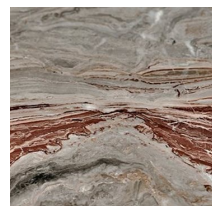

## **Sensei Console**

2023

Console with “deep black” lacquered metal structure and wooden top. Black open pore stained ash shelf and back. Resting on the wooden top, 12mm glass top with half bull-nose grinding in the exclusive finish “Rosso Marte” or painted as per samples in the bright version. Also available with 20mm natural polished Calacatta Vagli Oro marble, brushed Ceppo di Gré®, satin Arabescato Orobico Rosso or brushed Bianco Carrara Gioia. Lounge version height cm 65, available on request. Metal accessories tray covered by leather fard as per samples, on request.

## Finishings

### Marble

Bianco Carrara

Calacatta Vagli Oro

Ceppo di Gré

Orobico Arabescato  
Rosso

### Glass

Bright black

Bright blue-grey

Bright cadet blue

Bright cement

Bright champagne

Bright dark grey

Bright green-grey