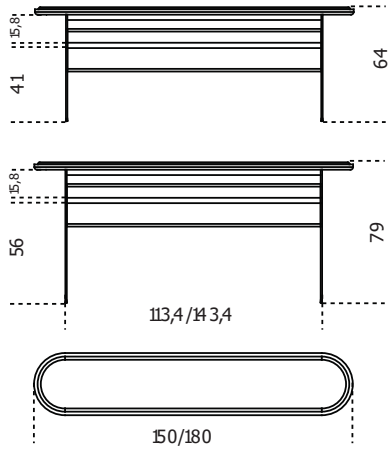

Cm (L x W x H)

Piano in cristallo / Glass top

150 x 35 x 65

150 x 35 x 80

Piano in marmo / Marble top

180 x 35 x 65

180 x 35 x 80

Vassoio portaoggetti / Accessories tray

45 x 20 x 4

Piano in cristallo  
Glass top

Piano in marmo  
Marble top