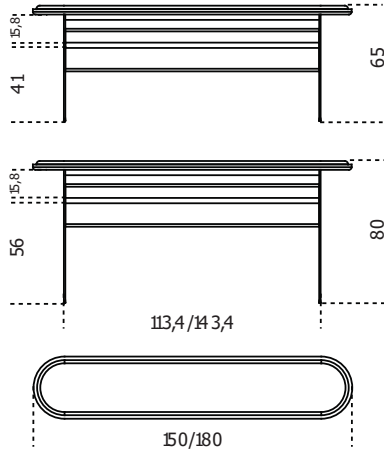

Cm (L x W x H)

Piano in cristallo / Glass top

150 x 35 x 65

150 x 35 x 80

Piano in marmo / Marble top

180 x 35 x 65

180 x 35 x 80

Vassoio portaoggetti / Accessories tray

45 x 20 x 4

Piano in cristallo  
Glass top

Piano in marmo  
Marble top