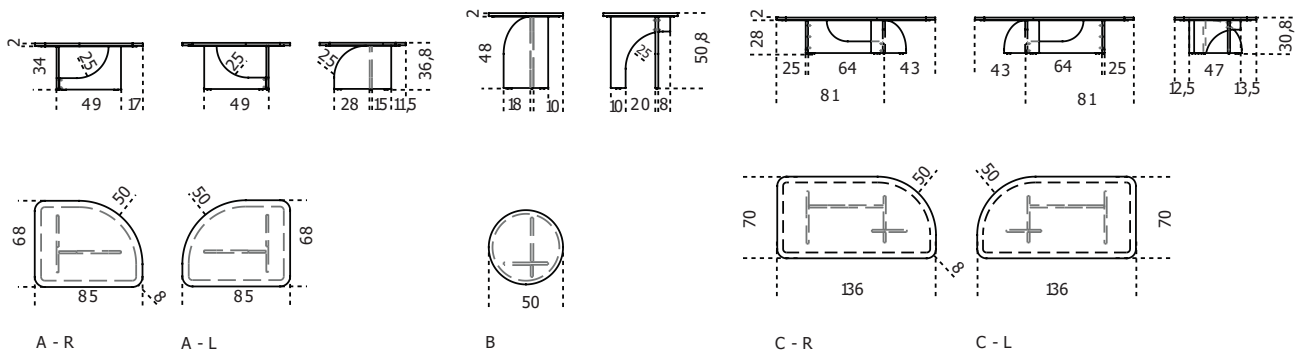

Gallotti&Radice

Selce

2023

Coffee table in stone. Available in "Ceppo dei Volpi" or "Ceppo Antico". On request also available in natural brushed Travertino Romano (not treated with resin). Right or left version (A and C) to be specified when ordering.

Cm (L x W x H)

A | 85 x 68 x 36.8

B | Ø50 x 50.8

C | 136 x 70 x 30.8

Finishings

Marble

Ceppo dei Volpi

Travertino romano