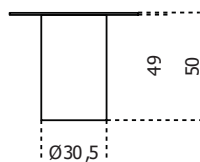

Gallotti&Radice

Re-verre

2023

Coffee table in recycled glass in the "melange terre" finish. Since this is a natural creation, the measurements are indicative and the surface may not be completely flat.

Cm (L x W x H)

Ø60 x 50

Ø90 x 37

Ø120 x 27

Finishings

Glass

"Melange terre"