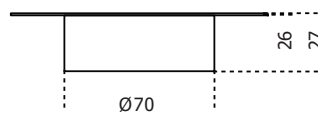

Gallotti&Radice

Re-verre

2023

Coffee table in recycled glass in the "melange terre" finish. Since this is a natural creation, the measurements are indicative and the surface may not be completely flat.

Cm (L x W x H)

Ø60 x 50

Ø90 x 37

Ø120 x 27

Finishings

Glass

"Melange terre"