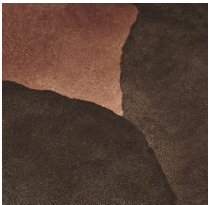

Finishings

Glass

"Melange terre"