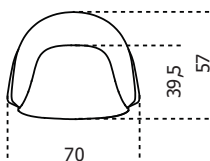

Cm (L x W x H)
70 x 57 x 78.5

Finishings

Leather Cat.L1

Fard Anthracite 2379

Fard Loden Green
2357

Fard Milk 2300

Fard Silver 2302

Fard Slate 2386