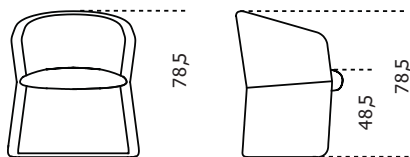

Cm (L x W x H)
70 x 57 x 78.5

Finishings

Leather Cat.L1

Fard Anthracite 2379

Fard Loden Green
2357

Fard Milk 2300

Fard Silver 2302

Fard Slate 2386