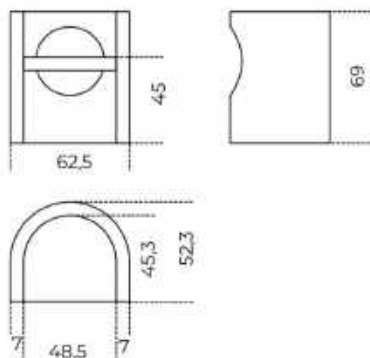

On demand removable covers excluding Cat. L1, L2 and customer leather C.O.L.

The combination of the hinges is defined by Gallotti&Radice by matching it with the chosen covering.

Additional stitching is required for elements with leather upholstery compared to elements with fabric upholstery.

**Cm (L x P x H)**

62.5 x 52.3 x 69

**Inches (L x P x H)**

24<sup>3</sup>/<sub>4</sub> x 20<sup>3</sup>/<sub>4</sub> x 27<sup>1</sup>/<sub>4</sub>