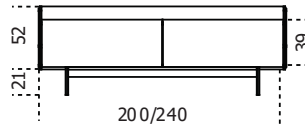

Finishings