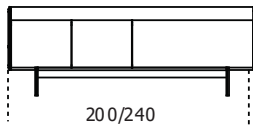

Finishings