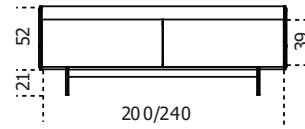

Finishings