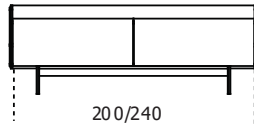

Finishings