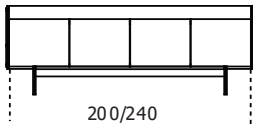

Finishings