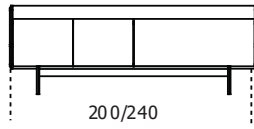

Finishings