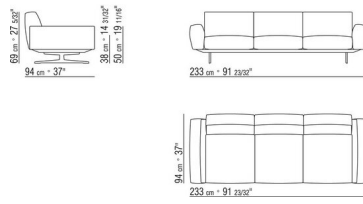

COD. 015G04