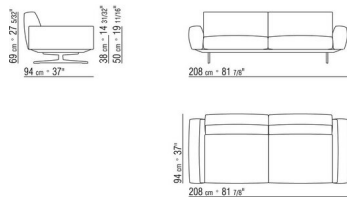

TECHNICAL DRAWINGS | SOFT DREAM

COD. 015G03