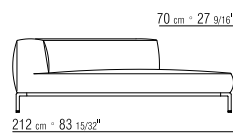

2A9B3

2A9B5

2A9B7

2A9B7

2A9C7