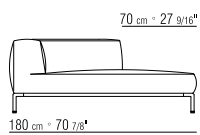

2A9B3

2A9B5

2A9B7

2A9B7

2A9C5