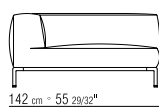

### Upholstery piping

tailored detail includes grosgrain piping that can be crafted in all the colors on the sample board, including in the PVC/leather-look finish.

2A9A3

2A9A4

2A9A5

2A9B3

2A9B5

2A9B7