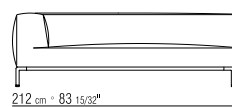

### Upholstery piping

tailored detail includes grosgrain piping that can be crafted in all the colors on the sample board, including in the PVC/leather-look finish.

2A9A3

2A9A4

2A9A5

2A9B3

2A9B5

2A9B7