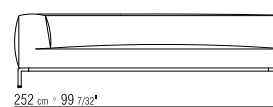

2A9B3

2A9B5

2A9B7

2A9B7