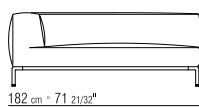

### Upholstery piping

tailored detail includes grosgrain piping that can be crafted in all the colors on the sample board, including in the PVC/leather-look finish.

2A9A3

2A9A4

2A9A5

2A9B3

2A9B5

2A9B7