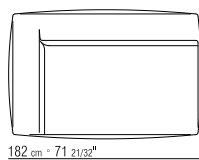

### Upholstery piping

tailored detail includes grosgrain piping that can be crafted in all the colors on the sample board, including in the PVC/leather-look finish.

2A9A3

2A9A4

2A9A5

2A9B3

2A9B5

2A9B7