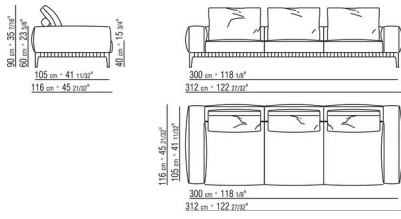

COD. 028705