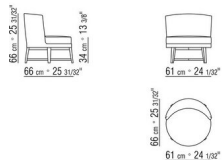

COD. 014WB1

COD. 014WC1