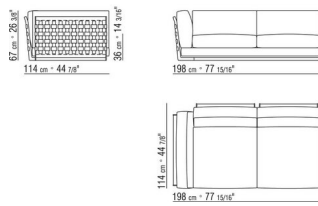

COD. 014V17