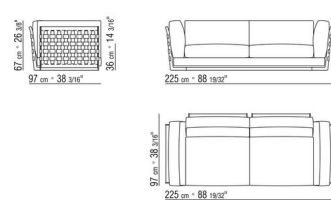

Upholstery is removable in both the fabric and leather versions

On request with upcharge leather armrest/backrest with close mesh net

COD. 014V03

COD. 014V10

COD. 014V12

COD. 014V13

COD. 014V15

COD. 014L02