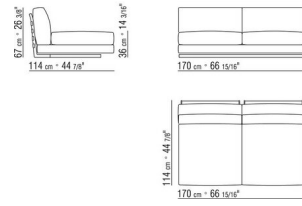

Upholstery is removable in both the fabric and leather versions

On request with upcharge leather armrest/backrest with close mesh net

COD. 014V03

COD. 014V10

COD. 014V12

COD. 014V13

COD. 014V15

COD. 014L02