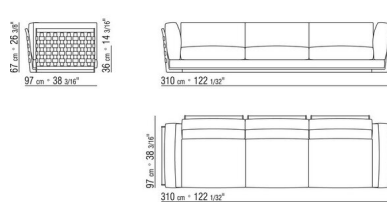

COD. 014L03