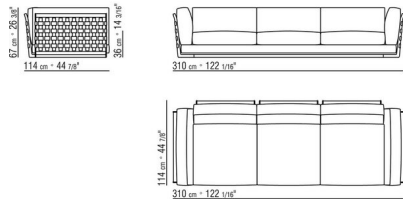

Upholstery is removable in both the fabric and leather versions

On request with upcharge leather armrest/backrest with close mesh net

COD. 014V03

COD. 014V10

COD. 014V12

COD. 014V13

COD. 014V15

COD. 014L02