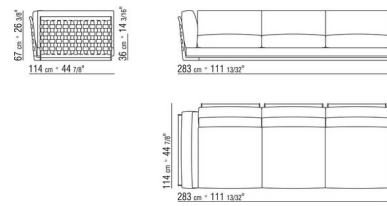

COD. 014V19