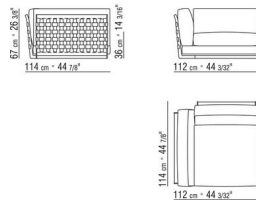

Upholstery is removable in both the fabric and leather versions

On request with upcharge leather armrest/backrest with close mesh net

COD. 014V03

COD. 014V10

COD. 014V12

COD. 014V13

COD. 014V15

COD. 014L02