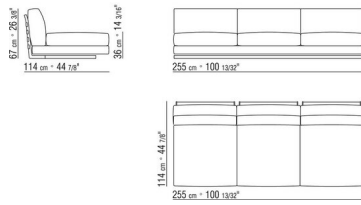

Upholstery is removable in both the fabric and leather versions

On request with upcharge leather armrest/backrest with close mesh net

COD. 014V03

COD. 014V10

COD. 014V12

COD. 014V13

COD. 014V15

COD. 014L02