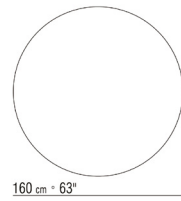

Feet

in die-cast Zama in these finishes: satin, chrome, burnished, black chrome, glossy anthracite.
Feet rest on tips made of thermoplastic material

29782

Accommodates up to 6 chairs

29785

Accommodates up to 8 chairs