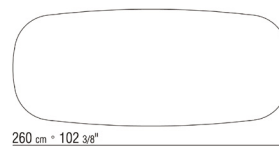

Accommodates up to 8 chairs