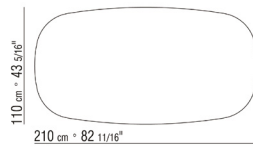

Accommodates up to 6 chairs

29787