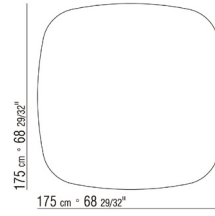

Feet

in die-cast Zama in these finishes: satin, chrome, burnished, black chrome, glossy anthracite.
Feet rest on tips made of thermoplastic material

29782

Accommodates up to 6 chairs

29785

Accommodates up to 8 chairs