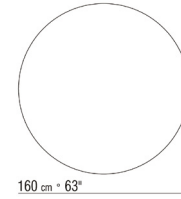

Art. 2A183, 2A185, 2A188 not available with marble top

Feet

rest on tips made of thermoplastic material

2A180

Accommodates up to 3 chairs

2A181

Accommodates up to 4 chairs

2A182