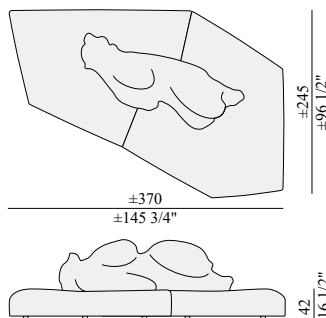

PCK022dx

divano
sofa
canapé
Sofa