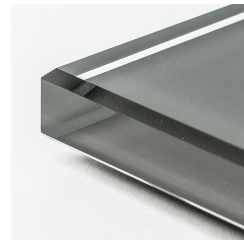

Furniture Specification

Project: Tomassini Arredamenti Display

Item: Side table
Qty: 1

Name: Adjustable Table E1027
Description: Adjustable side table with steel frame and glass top.
Dimension: cm.Ø52x64/102h
Finish: Chrome-plated steel frame and smoked glass top.

Sample / Image Reference *(Main Picture is indicative)*

Note:

Smoked glass

Chrome-plated steel