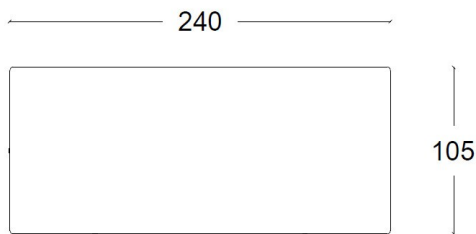

Furniture Specification

Project: Tomassini Arredamenti Display

Item: Table
Qty: 1

Name: Olimpino

Description: Table with metal frame, glass top and wooden feet.

Dimension: cm.240x105x74h

Finish: Matte black metal frame, anthracite smoked glass top, Canaletto walnut feet and satin brass details.

Manufacturer: Cassina

Additional specification: Fillings and coverings are in accordance with Italian regulations. Any fireproofing or other treatment required by law in other countries must be requested upon ordering and is the responsibility of the final customer.

Sample / Image Reference *(Main Picture is indicative)*