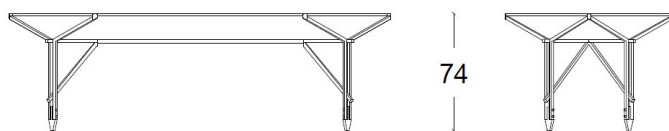

Furniture Specification

Project: Tomassini Arredamenti Display

Item: Table
Qty: 1

Name: Olimpino

Description: Table with metal frame, glass top and wooden feet.

Dimension: cm.240x105x74h

Finish: Matte black metal frame, anthracite smoked glass top, Canaletto walnut feet and satin brass details.

Manufacturer: Cassina

Additional specification: Fillings and coverings are in accordance with Italian regulations. Any fireproofing or other treatment required by law in other countries must be requested upon ordering and is the responsibility of the final customer.

Sample / Image Reference *(Main Picture is indicative)*