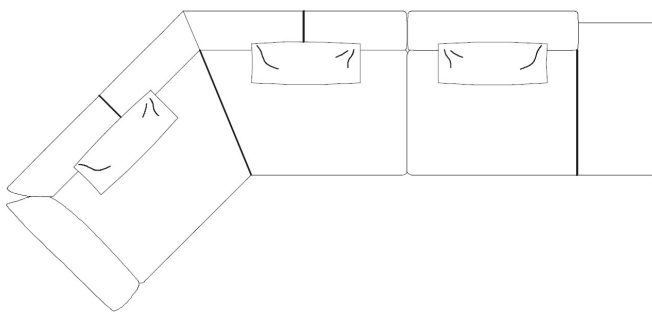

Furniture Specification

Project:	Tomassini Arredamenti Display
Item:	Sofa
Qty:	1
Name:	Sengu Sofa
Description and finishes:	<p>Modular sofa with base made of canaletto walnut and upholstered in white color fabric, composed of:</p> <ul style="list-style-type: none"> - n.1 terminal left element with obtuse-angled corner, - n.1 terminal right element with peninsula. <p>Includes:</p> <ul style="list-style-type: none"> - n.2 feather cushion cm.45x45, upholstery in wine-colored velvet, - n.1 feather cushion cm.45x45, upholstery in dark green velvet.
Dimension:	cm.427x107/195x82h
Manufacturer:	Cassina
Additional specification:	Fillings and coverings are in accordance with Italian regulations. Any fireproofing or other treatment required by law in other countries must be requested upon ordering and is the responsibility of the final customer.

Sample / Image Reference *(Main Picture is indicative)*

Note:

White fabric

Canaletto walnut

Wine-colored velvet

Dark green velvet

427

195