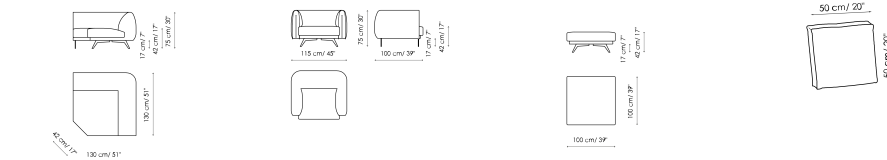

Data sheet

Sofa 270

Width: 270cm
Depth: 100cm
Height: 75cm

Sofa 230

Width: 230cm
Depth: 100cm
Height: 75cm

Sofa 190

Width: 190cm
Depth: 100cm
Height: 75cm

End section sofa 250

Width: 250cm
Depth: 100cm
Height: 75cm

End section sofa 210

Width: 210cm
Depth: 100cm
Height: 75cm

End section sofa 170

Width: 170cm
Depth: 100cm
Height: 75cm

Chaise longue 135x195

Width: 135cm
Depth: 195cm
Height: 75cm

Chaise longue 115x175

Width: 115cm
Depth: 175cm
Height: 75cm

Penisola

Width: 135cm
Depth: 130cm
Height: 75cm

Meridiana

Width: 100cm
Depth: 230cm
Height: 75cm

Corner

Width: 130cm
Depth: 130cm
Height: 75cm

Armchair

Width: 115cm
Depth: 100cm
Height: 75cm

Pouf 100x100

Width: 100cm
Depth: 100cm
Height: 42cm

Cushion 50x50

Width: 50cm
Depth: -cm
Height: 50cm

Cover

Fabric - 900