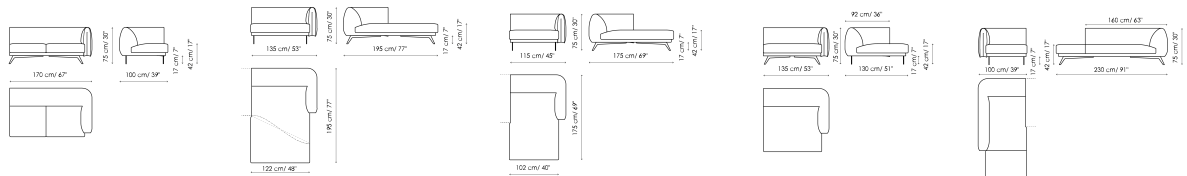

Data sheet

Sofa 270

Width: 270cm
Depth: 100cm
Height: 75cm

Sofa 230

Width: 230cm
Depth: 100cm
Height: 75cm

Sofa 190

Width: 190cm
Depth: 100cm
Height: 75cm

End section sofa 250

Width: 250cm
Depth: 100cm
Height: 75cm

End section sofa 210

Width: 210cm
Depth: 100cm
Height: 75cm

End section sofa 170

Width: 170cm
Depth: 100cm
Height: 75cm

Chaise longue 135x195

Width: 135cm
Depth: 195cm
Height: 75cm

Chaise longue 115x175

Width: 115cm
Depth: 175cm
Height: 75cm

Penisola

Width: 135cm
Depth: 130cm
Height: 75cm

Meridiana

Width: 100cm
Depth: 230cm
Height: 75cm

Corner

Width: 130cm
Depth: 130cm
Height: 75cm

Armchair

Width: 115cm
Depth: 100cm
Height: 75cm

Pouf 100x100

Width: 100cm
Depth: 100cm
Height: 42cm

Cushion 50x50

Width: 50cm
Depth: -cm
Height: 50cm

Cover

Fabric - 900