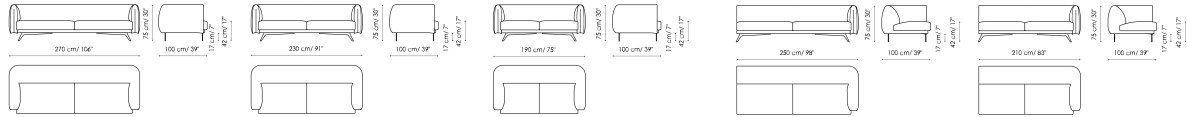

Data sheet

Sofa 270

Width: 270cm
Depth: 100cm
Height: 75cm

Sofa 230

Width: 230cm
Depth: 100cm
Height: 75cm

Sofa 190

Width: 190cm
Depth: 100cm
Height: 75cm

End section sofa 250

Width: 250cm
Depth: 100cm
Height: 75cm

End section sofa 210

Width: 210cm
Depth: 100cm
Height: 75cm

End section sofa 170

Width: 170cm
Depth: 100cm
Height: 75cm

Chaise longue 135x195

Width: 135cm
Depth: 195cm
Height: 75cm

Chaise longue 115x175

Width: 115cm
Depth: 175cm
Height: 75cm

Penisola

Width: 135cm
Depth: 130cm
Height: 75cm

Meridiana

Width: 100cm
Depth: 230cm
Height: 75cm

Corner

Width: 130cm
Depth: 130cm
Height: 75cm

Armchair

Width: 115cm
Depth: 100cm
Height: 75cm

Pouf 100x100

Width: 100cm
Depth: 100cm
Height: 42cm

Cushion 50x50

Width: 50cm
Depth: -cm
Height: 50cm

Cover

Fabric - 900