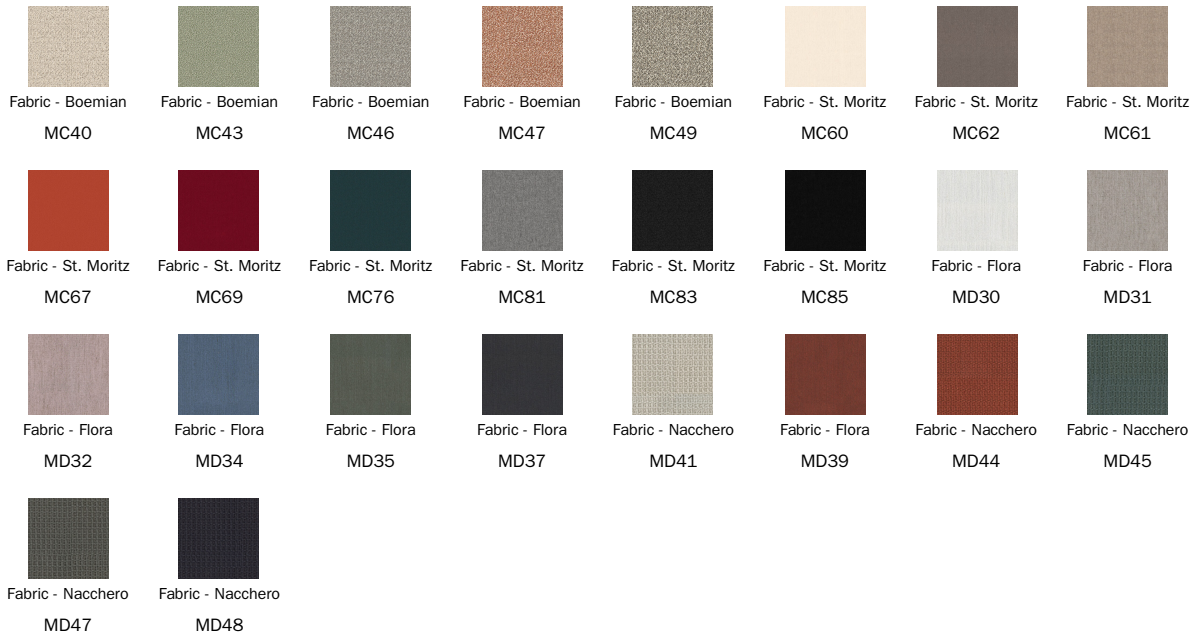

Fabric - Special

Central insert

Leather