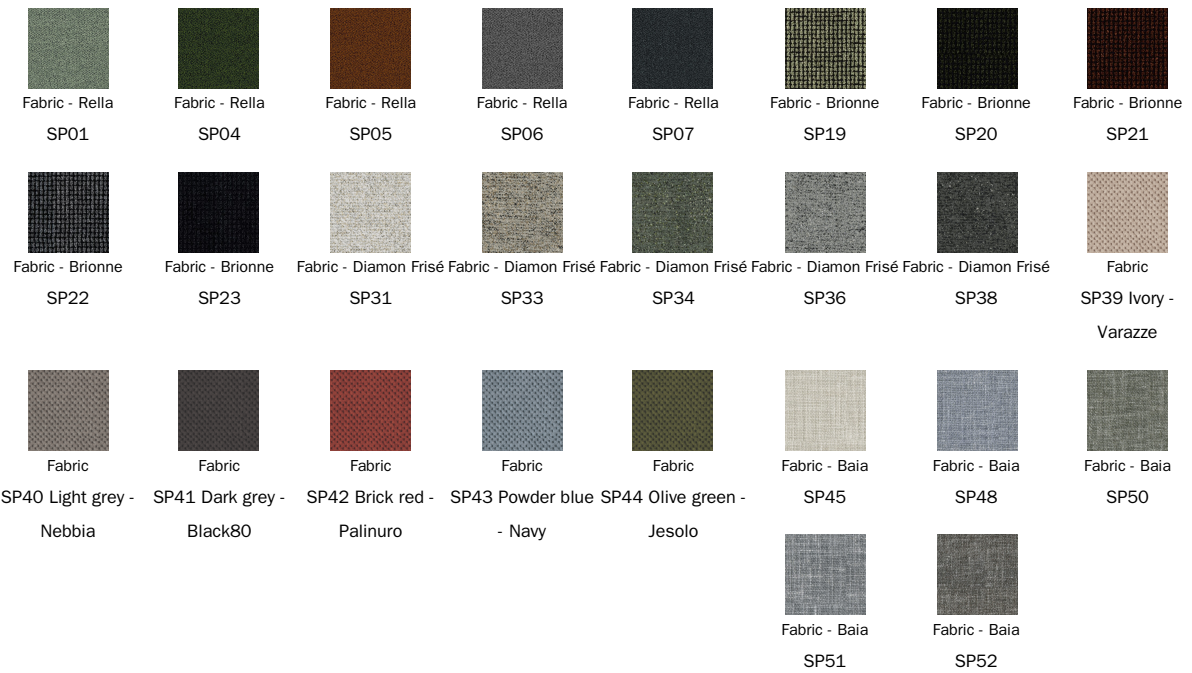

Fabric - Special

Central insert

Leather