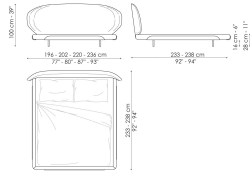

Data sheet

Olos bed

Width: 196-202-220-236cm

Depth: 233-238cm

Height: 100cm

Cover

Fabric - 900

Fabric - Azimut
9B02