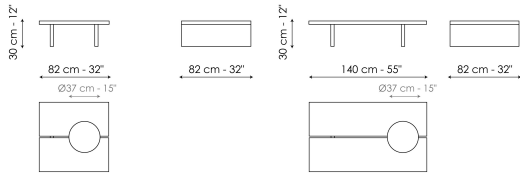

Moon 82 x 82

Width: 82cm

Depth: 82cm

Height: 30cm

Moon 140 x 82

Width: 140cm

Depth: 82cm

Height: 30cm