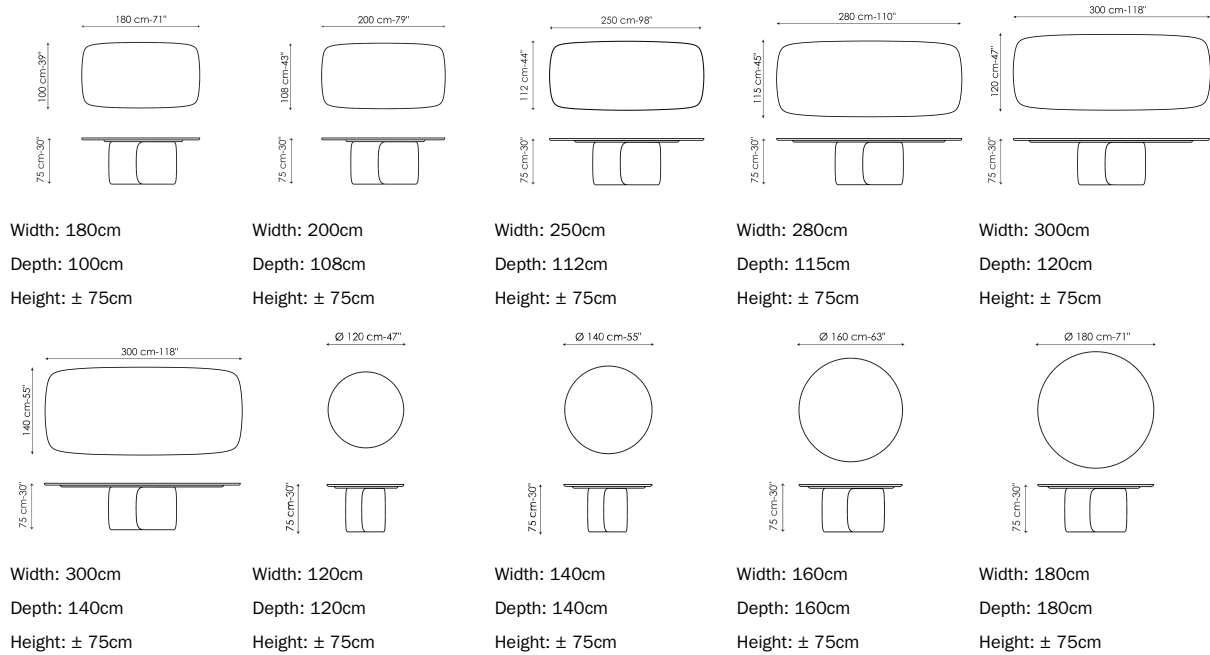

Data sheet

Barrel-shaped top

Wood

Ceramic

Marble