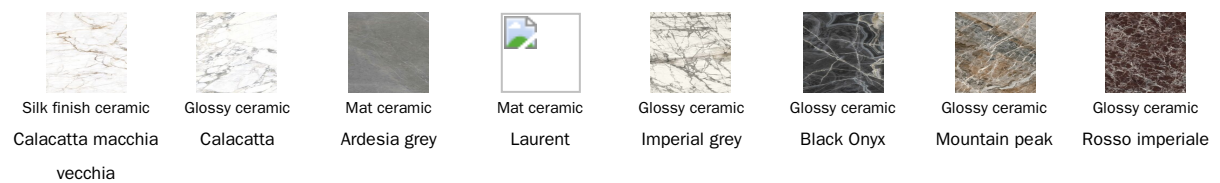

Data sheet

Barrel-shaped top

Wood

Ceramic

Marble