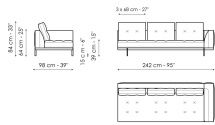

Sofa 244
Width: 244cm
Depth: 98cm
Height: 84cm

Sofa 268
Width: 268cm
Depth: 98cm
Height: 84cm

End section sofa 170
Width: 170cm
Depth: 98cm
Height: 84cm

End section sofa 218
Width: 218cm
Depth: 98cm
Height: 84cm

End section sofa 242
Width: 242cm
Depth: 98cm
Height: 84cm

End section with tray 218
Width: 218cm
Depth: 98cm
Height: 84cm

End section with tray 266
Width: 266cm
Depth: 98cm
Height: 84cm

Dormeuse 170
Width: 170cm
Depth: 98cm
Height: 84cm

Center section 216
Width: 216cm
Depth: 98cm
Height: 84cm

Central section with tray 192
Width: 192cm
Depth: 98cm
Height: 84cm

Central section with tray 240
Width: 240cm
Depth: 98cm
Height: 84cm

Central section with tray 264
Width: 264cm
Depth: 98cm
Height: 84cm

Armrest 68
 Width: 68cm
 Depth: cm
 Height: 31cm

Armrest 116
 Width: 116cm
 Depth: cm
 Height: 31cm

Magazine holder armrest
 Width: 95cm
 Depth: 24cm
 Height: 27cm

Coffee table
 Width: 68cm
 Depth: 24cm
 Height: 27cm