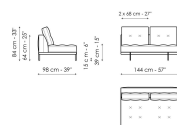

Sofa 244
Width: 244cm
Depth: 98cm
Height: 84cm

Sofa 268
Width: 268cm
Depth: 98cm
Height: 84cm

End section sofa 170
Width: 170cm
Depth: 98cm
Height: 84cm

End section sofa 218
Width: 218cm
Depth: 98cm
Height: 84cm

End section sofa 242
Width: 242cm
Depth: 98cm
Height: 84cm

End section with tray 218
Width: 218cm
Depth: 98cm
Height: 84cm

End section with tray 266
Width: 266cm
Depth: 98cm
Height: 84cm

Dormeuse 170
Width: 170cm
Depth: 98cm
Height: 84cm

Dormeuse 218
Width: 218cm
Depth: 98cm
Height: 84cm

Dormeuse 242
Width: 242cm
Depth: 98cm
Height: 84cm

Center section 144
Width: 144cm
Depth: 98cm
Height: 84cm

Center section 192
Width: 192cm
Depth: 98cm
Height: 84cm

Center section 216
Width: 216cm
Depth: 98cm
Height: 84cm

Central section with tray 192
Width: 192cm
Depth: 98cm
Height: 84cm

Central section with tray 240
Width: 240cm
Depth: 98cm
Height: 84cm

Central section with tray 264
Width: 264cm
Depth: 98cm
Height: 84cm