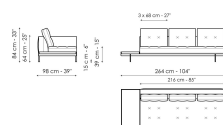

End section sofa 242
Width: 242cm
Depth: 98cm
Height: 84cm

End section with tray 218
Width: 218cm
Depth: 98cm
Height: 84cm

End section with tray 266
Width: 266cm
Depth: 98cm
Height: 84cm

Dormeuse 170
Width: 170cm
Depth: 98cm
Height: 84cm

Dormeuse 218
Width: 218cm
Depth: 98cm
Height: 84cm

Dormeuse 242
Width: 242cm
Depth: 98cm
Height: 84cm

Center section 144
Width: 144cm
Depth: 98cm
Height: 84cm

Center section 192
Width: 192cm
Depth: 98cm
Height: 84cm

Center section 216
Width: 216cm
Depth: 98cm
Height: 84cm

Central section with tray 192
Width: 192cm
Depth: 98cm
Height: 84cm

Central section with tray 240
Width: 240cm
Depth: 98cm
Height: 84cm

Central section with tray 264
Width: 264cm
Depth: 98cm
Height: 84cm

Penisola 144
Width: 144cm
Depth: 98cm
Height: 84cm

Penisola 192
Width: 192cm
Depth: 98cm
Height: 84cm

Penisola 216
Width: 216cm
Depth: 98cm
Height: 84cm

Chaise large
 Width: 218cm
 Depth: 96cm
 Height: 84cm