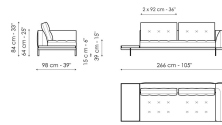

Sofa 244
Width: 244cm
Depth: 98cm
Height: 84cm

Sofa 268
Width: 268cm
Depth: 98cm
Height: 84cm

End section sofa 170
Width: 170cm
Depth: 98cm
Height: 84cm

End section sofa 218
Width: 218cm
Depth: 98cm
Height: 84cm

End section sofa 242
Width: 242cm
Depth: 98cm
Height: 84cm

End section with tray 218
Width: 218cm
Depth: 98cm
Height: 84cm

End section with tray 266
Width: 266cm
Depth: 98cm
Height: 84cm

Dormeuse 170
Width: 170cm
Depth: 98cm
Height: 84cm

Center section 216
Width: 216cm
Depth: 98cm
Height: 84cm

Central section with tray 192
Width: 192cm
Depth: 98cm
Height: 84cm

Central section with tray 240
Width: 240cm
Depth: 98cm
Height: 84cm

Central section with tray 264
Width: 264cm
Depth: 98cm
Height: 84cm

Armrest 68
 Width: 68cm
 Depth: cm
 Height: 31cm

Armrest 116
 Width: 116cm
 Depth: cm
 Height: 31cm

Magazine holder armrest
 Width: 95cm
 Depth: 24cm
 Height: 27cm

Coffee table
 Width: 68cm
 Depth: 24cm
 Height: 27cm