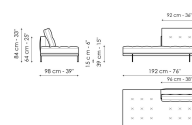

Center section 216
Width: 216cm
Depth: 98cm
Height: 84cm

Central section with tray 192
Width: 192cm
Depth: 98cm
Height: 84cm

Central section with tray 240
Width: 240cm
Depth: 98cm
Height: 84cm

Central section with tray 264
Width: 264cm
Depth: 98cm
Height: 84cm

Penisola 144
Width: 144cm
Depth: 98cm
Height: 84cm

Penisola 192
Width: 192cm
Depth: 98cm
Height: 84cm

Penisola 216
Width: 216cm
Depth: 98cm
Height: 84cm

Chaise large
 Width: 218cm
 Depth: 96cm
 Height: 84cm

Chaise longue
 Width: 170cm
 Depth: 98cm
 Height: 84cm

Meridiana
 Width: 242cm
 Depth: 98cm
 Height: 84cm

Pouf
 Width: 144cm
 Depth: 72cm
 Height: 39cm

Pouf with tray
 Width: 144cm
 Depth: 72cm
 Height: 39cm

Armrest 68
 Width: 68cm
 Depth: cm
 Height: 31cm

Armrest 116
 Width: 116cm
 Depth: cm
 Height: 31cm

Magazine holder armrest
 Width: 95cm
 Depth: 24cm
 Height: 27cm

Coffee table
 Width: 68cm
 Depth: 24cm
 Height: 27cm