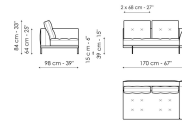

Leather accessories such as the armrest, magazine holder and coffee table stand as distinctive elements of a versatile, elegant and understated design.

Data sheet

Sofa 196
Width: 196cm
Depth: 98cm
Height: 84cm

Sofa 244
Width: 244cm
Depth: 98cm
Height: 84cm

Sofa 268
Width: 268cm
Depth: 98cm
Height: 84cm

End section sofa 170
Width: 170cm
Depth: 98cm
Height: 84cm

End section sofa 218
Width: 218cm
Depth: 98cm
Height: 84cm

Center section 216
Width: 216cm
Depth: 98cm
Height: 84cm

Central section with tray 192
Width: 192cm
Depth: 98cm
Height: 84cm

Central section with tray 240
Width: 240cm
Depth: 98cm
Height: 84cm

Central section with tray 264
Width: 264cm
Depth: 98cm
Height: 84cm

Armrest 68
 Width: 68cm
 Depth: cm
 Height: 31cm

Armrest 116
 Width: 116cm
 Depth: cm
 Height: 31cm

Magazine holder armrest
 Width: 95cm
 Depth: 24cm
 Height: 27cm

Coffee table
 Width: 68cm
 Depth: 24cm
 Height: 27cm