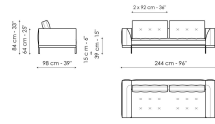

Sofa 244
Width: 244cm
Depth: 98cm
Height: 84cm

Sofa 268
Width: 268cm
Depth: 98cm
Height: 84cm

End section sofa 170
Width: 170cm
Depth: 98cm
Height: 84cm

End section sofa 218
Width: 218cm
Depth: 98cm
Height: 84cm

End section sofa 242
Width: 242cm
Depth: 98cm
Height: 84cm

End section with tray 218
Width: 218cm
Depth: 98cm
Height: 84cm

End section with tray 266
Width: 266cm
Depth: 98cm
Height: 84cm

Dormeuse 170
Width: 170cm
Depth: 98cm
Height: 84cm

Center section 216
Width: 216cm
Depth: 98cm
Height: 84cm

Central section with tray 192
Width: 192cm
Depth: 98cm
Height: 84cm

Central section with tray 240
Width: 240cm
Depth: 98cm
Height: 84cm

Central section with tray 264
Width: 264cm
Depth: 98cm
Height: 84cm

Armrest 68
 Width: 68cm
 Depth: cm
 Height: 31cm

Armrest 116
 Width: 116cm
 Depth: cm
 Height: 31cm

Magazine holder armrest
 Width: 95cm
 Depth: 24cm
 Height: 27cm

Coffee table
 Width: 68cm
 Depth: 24cm
 Height: 27cm