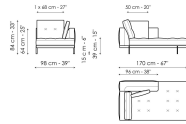

Center section 216
Width: 216cm
Depth: 98cm
Height: 84cm

Central section with tray 192
Width: 192cm
Depth: 98cm
Height: 84cm

Central section with tray 240
Width: 240cm
Depth: 98cm
Height: 84cm

Central section with tray 264
Width: 264cm
Depth: 98cm
Height: 84cm

Penisola 144
Width: 144cm
Depth: 98cm
Height: 84cm

Penisola 192
Width: 192cm
Depth: 98cm
Height: 84cm

Penisola 216
Width: 216cm
Depth: 98cm
Height: 84cm

Chaise large
 Width: 218cm
 Depth: 96cm
 Height: 84cm

Chaise longue
 Width: 170cm
 Depth: 98cm
 Height: 84cm

Meridiana
 Width: 242cm
 Depth: 98cm
 Height: 84cm

Pouf
 Width: 144cm
 Depth: 72cm
 Height: 39cm

Pouf with tray
 Width: 144cm
 Depth: 72cm
 Height: 39cm

Armrest 68
 Width: 68cm
 Depth: cm
 Height: 31cm

Armrest 116
 Width: 116cm
 Depth: cm
 Height: 31cm

Magazine holder armrest
 Width: 95cm
 Depth: 24cm
 Height: 27cm

Coffee table
 Width: 68cm
 Depth: 24cm
 Height: 27cm