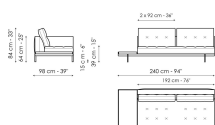

End section sofa 242
Width: 242cm
Depth: 98cm
Height: 84cm

End section with tray 218
Width: 218cm
Depth: 98cm
Height: 84cm

End section with tray 266
Width: 266cm
Depth: 98cm
Height: 84cm

Dormeuse 170
Width: 170cm
Depth: 98cm
Height: 84cm

Dormeuse 218
Width: 218cm
Depth: 98cm
Height: 84cm

Dormeuse 242
Width: 242cm
Depth: 98cm
Height: 84cm

Center section 144
Width: 144cm
Depth: 98cm
Height: 84cm

Center section 192
Width: 192cm
Depth: 98cm
Height: 84cm

Center section 216
Width: 216cm
Depth: 98cm
Height: 84cm

Central section with tray 192
Width: 192cm
Depth: 98cm
Height: 84cm

Central section with tray 240
Width: 240cm
Depth: 98cm
Height: 84cm

Central section with tray 264
Width: 264cm
Depth: 98cm
Height: 84cm

Penisola 144
Width: 144cm
Depth: 98cm
Height: 84cm

Penisola 192
Width: 192cm
Depth: 98cm
Height: 84cm

Penisola 216
Width: 216cm
Depth: 98cm
Height: 84cm

Chaise large
 Width: 218cm
 Depth: 96cm
 Height: 84cm