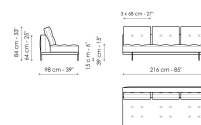

End section sofa 242
Width: 242cm
Depth: 98cm
Height: 84cm

End section with tray 218
Width: 218cm
Depth: 98cm
Height: 84cm

End section with tray 266
Width: 266cm
Depth: 98cm
Height: 84cm

Dormeuse 170
Width: 170cm
Depth: 98cm
Height: 84cm

Dormeuse 218
Width: 218cm
Depth: 98cm
Height: 84cm

Dormeuse 242
Width: 242cm
Depth: 98cm
Height: 84cm

Center section 144
Width: 144cm
Depth: 98cm
Height: 84cm

Center section 192
Width: 192cm
Depth: 98cm
Height: 84cm

Center section 216
Width: 216cm
Depth: 98cm
Height: 84cm

Central section with tray 192
Width: 192cm
Depth: 98cm
Height: 84cm

Central section with tray 240
Width: 240cm
Depth: 98cm
Height: 84cm

Central section with tray 264
Width: 264cm
Depth: 98cm
Height: 84cm

Penisola 144
Width: 144cm
Depth: 98cm
Height: 84cm

Penisola 192
Width: 192cm
Depth: 98cm
Height: 84cm

Penisola 216
Width: 216cm
Depth: 98cm
Height: 84cm

Chaise large
 Width: 218cm
 Depth: 96cm
 Height: 84cm