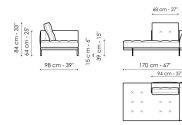

Sofa 244
Width: 244cm
Depth: 98cm
Height: 84cm

Sofa 268
Width: 268cm
Depth: 98cm
Height: 84cm

End section sofa 170
Width: 170cm
Depth: 98cm
Height: 84cm

End section sofa 218
Width: 218cm
Depth: 98cm
Height: 84cm

End section sofa 242
Width: 242cm
Depth: 98cm
Height: 84cm

End section with tray 218
Width: 218cm
Depth: 98cm
Height: 84cm

End section with tray 266
Width: 266cm
Depth: 98cm
Height: 84cm

Dormeuse 170
Width: 170cm
Depth: 98cm
Height: 84cm

Center section 216
Width: 216cm
Depth: 98cm
Height: 84cm

Central section with tray 192
Width: 192cm
Depth: 98cm
Height: 84cm

Central section with tray 240
Width: 240cm
Depth: 98cm
Height: 84cm

Central section with tray 264
Width: 264cm
Depth: 98cm
Height: 84cm

Armrest 68
 Width: 68cm
 Depth: cm
 Height: 31cm

Armrest 116
 Width: 116cm
 Depth: cm
 Height: 31cm

Magazine holder armrest
 Width: 95cm
 Depth: 24cm
 Height: 27cm

Coffee table
 Width: 68cm
 Depth: 24cm
 Height: 27cm