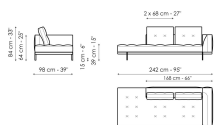

Sofa 244
Width: 244cm
Depth: 98cm
Height: 84cm

Sofa 268
Width: 268cm
Depth: 98cm
Height: 84cm

End section sofa 170
Width: 170cm
Depth: 98cm
Height: 84cm

End section sofa 218
Width: 218cm
Depth: 98cm
Height: 84cm

End section sofa 242
Width: 242cm
Depth: 98cm
Height: 84cm

End section with tray 218
Width: 218cm
Depth: 98cm
Height: 84cm

End section with tray 266
Width: 266cm
Depth: 98cm
Height: 84cm

Dormeuse 170
Width: 170cm
Depth: 98cm
Height: 84cm

Dormeuse 218
Width: 218cm
Depth: 98cm
Height: 84cm

Dormeuse 242
Width: 242cm
Depth: 98cm
Height: 84cm

Center section 144
Width: 144cm
Depth: 98cm
Height: 84cm

Center section 192
Width: 192cm
Depth: 98cm
Height: 84cm

Center section 216
Width: 216cm
Depth: 98cm
Height: 84cm

Central section with tray 192
Width: 192cm
Depth: 98cm
Height: 84cm

Central section with tray 240
Width: 240cm
Depth: 98cm
Height: 84cm

Central section with tray 264
Width: 264cm
Depth: 98cm
Height: 84cm