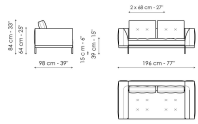

Sofa 196
Width: 196cm
Depth: 98cm
Height: 84cm