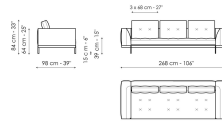

Sofa 244
Width: 244cm
Depth: 98cm
Height: 84cm

Sofa 268
Width: 268cm
Depth: 98cm
Height: 84cm

End section sofa 170
Width: 170cm
Depth: 98cm
Height: 84cm

End section sofa 218
Width: 218cm
Depth: 98cm
Height: 84cm

End section sofa 242
Width: 242cm
Depth: 98cm
Height: 84cm

End section with tray 218
Width: 218cm
Depth: 98cm
Height: 84cm

End section with tray 266
Width: 266cm
Depth: 98cm
Height: 84cm

Dormeuse 170
Width: 170cm
Depth: 98cm
Height: 84cm

Center section 216
Width: 216cm
Depth: 98cm
Height: 84cm

Central section with tray 192
Width: 192cm
Depth: 98cm
Height: 84cm

Central section with tray 240
Width: 240cm
Depth: 98cm
Height: 84cm

Central section with tray 264
Width: 264cm
Depth: 98cm
Height: 84cm

Armrest 68
 Width: 68cm
 Depth: cm
 Height: 31cm

Armrest 116
 Width: 116cm
 Depth: cm
 Height: 31cm

Magazine holder armrest
 Width: 95cm
 Depth: 24cm
 Height: 27cm

Coffee table
 Width: 68cm
 Depth: 24cm
 Height: 27cm