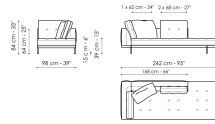

Center section 216
Width: 216cm
Depth: 98cm
Height: 84cm

Central section with tray 192
Width: 192cm
Depth: 98cm
Height: 84cm

Central section with tray 240
Width: 240cm
Depth: 98cm
Height: 84cm

Central section with tray 264
Width: 264cm
Depth: 98cm
Height: 84cm

Penisola 144
Width: 144cm
Depth: 98cm
Height: 84cm

Penisola 192
Width: 192cm
Depth: 98cm
Height: 84cm

Penisola 216
Width: 216cm
Depth: 98cm
Height: 84cm

Chaise large
 Width: 218cm
 Depth: 96cm
 Height: 84cm

Chaise longue
 Width: 170cm
 Depth: 98cm
 Height: 84cm

Meridiana
 Width: 242cm
 Depth: 98cm
 Height: 84cm

Pouf
 Width: 144cm
 Depth: 72cm
 Height: 39cm

Pouf with tray
 Width: 144cm
 Depth: 72cm
 Height: 39cm

Armrest 68
 Width: 68cm
 Depth: cm
 Height: 31cm

Armrest 116
 Width: 116cm
 Depth: cm
 Height: 31cm

Magazine holder armrest
 Width: 95cm
 Depth: 24cm
 Height: 27cm

Coffee table
 Width: 68cm
 Depth: 24cm
 Height: 27cm