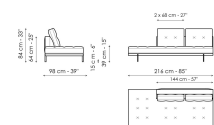

Center section 216
Width: 216cm
Depth: 98cm
Height: 84cm

Central section with tray 192
Width: 192cm
Depth: 98cm
Height: 84cm

Central section with tray 240
Width: 240cm
Depth: 98cm
Height: 84cm

Central section with tray 264
Width: 264cm
Depth: 98cm
Height: 84cm

Penisola 144
Width: 144cm
Depth: 98cm
Height: 84cm

Penisola 192
Width: 192cm
Depth: 98cm
Height: 84cm

Penisola 216
Width: 216cm
Depth: 98cm
Height: 84cm

Chaise large
 Width: 218cm
 Depth: 96cm
 Height: 84cm

Chaise longue
 Width: 170cm
 Depth: 98cm
 Height: 84cm

Meridiana
 Width: 242cm
 Depth: 98cm
 Height: 84cm

Pouf
 Width: 144cm
 Depth: 72cm
 Height: 39cm

Pouf with tray
 Width: 144cm
 Depth: 72cm
 Height: 39cm

Armrest 68
 Width: 68cm
 Depth: cm
 Height: 31cm

Armrest 116
 Width: 116cm
 Depth: cm
 Height: 31cm

Magazine holder armrest
 Width: 95cm
 Depth: 24cm
 Height: 27cm

Coffee table
 Width: 68cm
 Depth: 24cm
 Height: 27cm