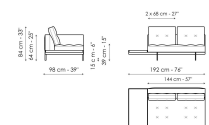

End section sofa 242
Width: 242cm
Depth: 98cm
Height: 84cm

End section with tray 218
Width: 218cm
Depth: 98cm
Height: 84cm

End section with tray 266
Width: 266cm
Depth: 98cm
Height: 84cm

Dormeuse 170
Width: 170cm
Depth: 98cm
Height: 84cm

Dormeuse 218
Width: 218cm
Depth: 98cm
Height: 84cm

Dormeuse 242
Width: 242cm
Depth: 98cm
Height: 84cm

Center section 144
Width: 144cm
Depth: 98cm
Height: 84cm

Center section 192
Width: 192cm
Depth: 98cm
Height: 84cm

Center section 216
Width: 216cm
Depth: 98cm
Height: 84cm

Central section with tray 192
Width: 192cm
Depth: 98cm
Height: 84cm

Central section with tray 240
Width: 240cm
Depth: 98cm
Height: 84cm

Central section with tray 264
Width: 264cm
Depth: 98cm
Height: 84cm

Penisola 144
Width: 144cm
Depth: 98cm
Height: 84cm

Penisola 192
Width: 192cm
Depth: 98cm
Height: 84cm

Penisola 216
Width: 216cm
Depth: 98cm
Height: 84cm

Chaise large
 Width: 218cm
 Depth: 96cm
 Height: 84cm