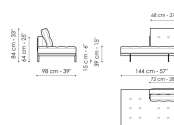

Center section 216
Width: 216cm
Depth: 98cm
Height: 84cm

Central section with tray 192
Width: 192cm
Depth: 98cm
Height: 84cm

Central section with tray 240
Width: 240cm
Depth: 98cm
Height: 84cm

Central section with tray 264
Width: 264cm
Depth: 98cm
Height: 84cm

Penisola 144
Width: 144cm
Depth: 98cm
Height: 84cm

Penisola 192
Width: 192cm
Depth: 98cm
Height: 84cm

Penisola 216
Width: 216cm
Depth: 98cm
Height: 84cm

Chaise large
 Width: 218cm
 Depth: 96cm
 Height: 84cm

Chaise longue
 Width: 170cm
 Depth: 98cm
 Height: 84cm

Meridiana
 Width: 242cm
 Depth: 98cm
 Height: 84cm

Pouf
 Width: 144cm
 Depth: 72cm
 Height: 39cm

Pouf with tray
 Width: 144cm
 Depth: 72cm
 Height: 39cm

Armrest 68
 Width: 68cm
 Depth: cm
 Height: 31cm

Armrest 116
 Width: 116cm
 Depth: cm
 Height: 31cm

Magazine holder armrest
 Width: 95cm
 Depth: 24cm
 Height: 27cm

Coffee table
 Width: 68cm
 Depth: 24cm
 Height: 27cm