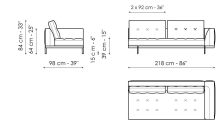

Leather accessories such as the armrest, magazine holder and coffee table stand as distinctive elements of a versatile, elegant and understated design.

Data sheet

Sofa 196
Width: 196cm
Depth: 98cm
Height: 84cm

Sofa 244
Width: 244cm
Depth: 98cm
Height: 84cm

Sofa 268
Width: 268cm
Depth: 98cm
Height: 84cm

End section sofa 170
Width: 170cm
Depth: 98cm
Height: 84cm

End section sofa 218
Width: 218cm
Depth: 98cm
Height: 84cm

End section sofa 242
Width: 242cm
Depth: 98cm
Height: 84cm

End section with tray 218
Width: 218cm
Depth: 98cm
Height: 84cm

End section with tray 266
Width: 266cm
Depth: 98cm
Height: 84cm

Dormeuse 170
Width: 170cm
Depth: 98cm
Height: 84cm

Center section 216
Width: 216cm
Depth: 98cm
Height: 84cm

Central section with tray 192
Width: 192cm
Depth: 98cm
Height: 84cm

Central section with tray 240
Width: 240cm
Depth: 98cm
Height: 84cm

Central section with tray 264
Width: 264cm
Depth: 98cm
Height: 84cm