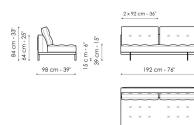

Sofa 244
Width: 244cm
Depth: 98cm
Height: 84cm

Sofa 268
Width: 268cm
Depth: 98cm
Height: 84cm

End section sofa 170
Width: 170cm
Depth: 98cm
Height: 84cm

End section sofa 218
Width: 218cm
Depth: 98cm
Height: 84cm

End section sofa 242
Width: 242cm
Depth: 98cm
Height: 84cm

End section with tray 218
Width: 218cm
Depth: 98cm
Height: 84cm

End section with tray 266
Width: 266cm
Depth: 98cm
Height: 84cm

Dormeuse 170
Width: 170cm
Depth: 98cm
Height: 84cm

Dormeuse 218
Width: 218cm
Depth: 98cm
Height: 84cm

Dormeuse 242
Width: 242cm
Depth: 98cm
Height: 84cm

Center section 144
Width: 144cm
Depth: 98cm
Height: 84cm

Center section 192
Width: 192cm
Depth: 98cm
Height: 84cm

Center section 216
Width: 216cm
Depth: 98cm
Height: 84cm

Central section with tray 192
Width: 192cm
Depth: 98cm
Height: 84cm

Central section with tray 240
Width: 240cm
Depth: 98cm
Height: 84cm

Central section with tray 264
Width: 264cm
Depth: 98cm
Height: 84cm