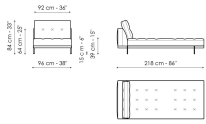

Center section 216
Width: 216cm
Depth: 98cm
Height: 84cm

Central section with tray 192
Width: 192cm
Depth: 98cm
Height: 84cm

Central section with tray 240
Width: 240cm
Depth: 98cm
Height: 84cm

Central section with tray 264
Width: 264cm
Depth: 98cm
Height: 84cm

Penisola 144
Width: 144cm
Depth: 98cm
Height: 84cm

Penisola 192
Width: 192cm
Depth: 98cm
Height: 84cm

Penisola 216
Width: 216cm
Depth: 98cm
Height: 84cm

Chaise large
 Width: 218cm
 Depth: 96cm
 Height: 84cm

Chaise longue
 Width: 170cm
 Depth: 98cm
 Height: 84cm

Meridiana
 Width: 242cm
 Depth: 98cm
 Height: 84cm

Pouf
 Width: 144cm
 Depth: 72cm
 Height: 39cm

Pouf with tray
 Width: 144cm
 Depth: 72cm
 Height: 39cm

Armrest 68
 Width: 68cm
 Depth: cm
 Height: 31cm

Armrest 116
 Width: 116cm
 Depth: cm
 Height: 31cm

Magazine holder armrest
 Width: 95cm
 Depth: 24cm
 Height: 27cm

Coffee table
 Width: 68cm
 Depth: 24cm
 Height: 27cm