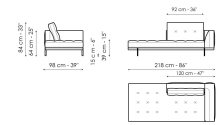

Sofa 244
Width: 244cm
Depth: 98cm
Height: 84cm

Sofa 268
Width: 268cm
Depth: 98cm
Height: 84cm

End section sofa 170
Width: 170cm
Depth: 98cm
Height: 84cm

End section sofa 218
Width: 218cm
Depth: 98cm
Height: 84cm

End section sofa 242
Width: 242cm
Depth: 98cm
Height: 84cm

End section with tray 218
Width: 218cm
Depth: 98cm
Height: 84cm

End section with tray 266
Width: 266cm
Depth: 98cm
Height: 84cm

Dormeuse 170
Width: 170cm
Depth: 98cm
Height: 84cm

Dormeuse 218
Width: 218cm
Depth: 98cm
Height: 84cm

Dormeuse 242
Width: 242cm
Depth: 98cm
Height: 84cm

Center section 144
Width: 144cm
Depth: 98cm
Height: 84cm

Center section 192
Width: 192cm
Depth: 98cm
Height: 84cm

Center section 216
Width: 216cm
Depth: 98cm
Height: 84cm

Central section with tray 192
Width: 192cm
Depth: 98cm
Height: 84cm

Central section with tray 240
Width: 240cm
Depth: 98cm
Height: 84cm

Central section with tray 264
Width: 264cm
Depth: 98cm
Height: 84cm