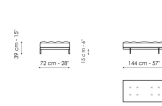

Center section 216
Width: 216cm
Depth: 98cm
Height: 84cm

Central section with tray 192
Width: 192cm
Depth: 98cm
Height: 84cm

Central section with tray 240
Width: 240cm
Depth: 98cm
Height: 84cm

Central section with tray 264
Width: 264cm
Depth: 98cm
Height: 84cm

Penisola 144
Width: 144cm
Depth: 98cm
Height: 84cm

Penisola 192
Width: 192cm
Depth: 98cm
Height: 84cm

Penisola 216
Width: 216cm
Depth: 98cm
Height: 84cm

Chaise large
 Width: 218cm
 Depth: 96cm
 Height: 84cm

Chaise longue
 Width: 170cm
 Depth: 98cm
 Height: 84cm

Meridiana
 Width: 242cm
 Depth: 98cm
 Height: 84cm

Pouf
 Width: 144cm
 Depth: 72cm
 Height: 39cm

Pouf with tray
 Width: 144cm
 Depth: 72cm
 Height: 39cm

Armrest 68
 Width: 68cm
 Depth: cm
 Height: 31cm

Armrest 116
 Width: 116cm
 Depth: cm
 Height: 31cm

Magazine holder armrest
 Width: 95cm
 Depth: 24cm
 Height: 27cm

Coffee table
 Width: 68cm
 Depth: 24cm
 Height: 27cm