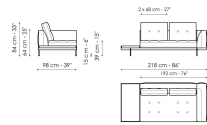

Sofa 244
Width: 244cm
Depth: 98cm
Height: 84cm

Sofa 268
Width: 268cm
Depth: 98cm
Height: 84cm

End section sofa 170
Width: 170cm
Depth: 98cm
Height: 84cm

End section sofa 218
Width: 218cm
Depth: 98cm
Height: 84cm

End section sofa 242
Width: 242cm
Depth: 98cm
Height: 84cm

End section with tray 218
Width: 218cm
Depth: 98cm
Height: 84cm

End section with tray 266
Width: 266cm
Depth: 98cm
Height: 84cm

Dormeuse 170
Width: 170cm
Depth: 98cm
Height: 84cm

Center section 216
Width: 216cm
Depth: 98cm
Height: 84cm

Central section with tray 192
Width: 192cm
Depth: 98cm
Height: 84cm

Central section with tray 240
Width: 240cm
Depth: 98cm
Height: 84cm

Central section with tray 264
Width: 264cm
Depth: 98cm
Height: 84cm

Armrest 68
 Width: 68cm
 Depth: cm
 Height: 31cm

Armrest 116
 Width: 116cm
 Depth: cm
 Height: 31cm

Magazine holder armrest
 Width: 95cm
 Depth: 24cm
 Height: 27cm

Coffee table
 Width: 68cm
 Depth: 24cm
 Height: 27cm