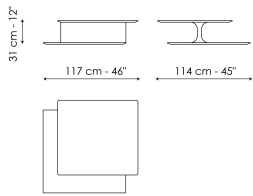

Data sheet

Kasumi

Width: 117cm

Depth: 114cm

Height: 31cm

Frame

Wood

Veneered wood