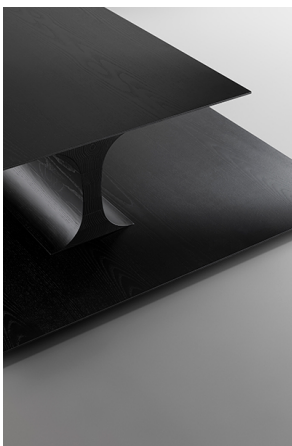

BONALDO

Kasumi

Clearly inspired by Japanese culture, Kasumi is a new coffee table whose form calls to mind the outdoor stage used for Noh, the ancient traditional Japanese theatre. Structurally, the essential design of the Kasumi coffee table features two flat surfaces, a larger lower piece and a smaller offset upper section which

are connected by a vertical supporting element whose sinuous shapes soften the geometric rigour of the two flat tops. Remaining faithful to its source of inspiration, Kasumi strikes the observer as a genuine stage on which to present objects.

Coal ash

The samples above represent the complete range of materials and finishes available for this product (regardless of the top shape or size, in the case of tables). Fabrics, eco-leather, leather and emery leather shown in this website are a selection. Colors and finishes are approximate and may slightly differ from actual ones. Please visit Bonaldo dealers to see the complete sample collection and get further details about our products.