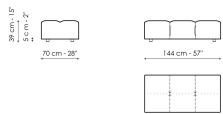

**Data sheet**

**Center section 96x96**  
 Width: 96cm  
 Depth: 96cm  
 Height: 85cm

**Center section 144x96**  
 Width: 96cm  
 Depth: 144cm  
 Height: 85cm

**Center section 140x122**  
 Width: 122cm  
 Depth: 140cm  
 Height: 85cm

**Corner 96x96**  
 Width: 96cm  
 Depth: 96cm  
 Height: 85cm

**Chaise longue**  
 Width: 96cm  
 Depth: 166cm  
 Height: 85cm

**Penisola 140x96**  
 Width: 96cm  
 Depth: 144cm  
 Height: 85cm

**Penisola 140x122**  
 Width: 122cm  
 Depth: 140cm  
 Height: 85cm

**Penisola 96x70**  
 Width: 70cm  
 Depth: 96cm  
 Height: 39cm

**Penisola 144x70**  
 Width: 70cm  
 Depth: 144cm  
 Height: 39cm

**Penisola 140x96**  
 Width: 96cm  
 Depth: 140cm  
 Height: 39cm

**Pouf 96x70**  
 Width: 70cm  
 Depth: 96cm  
 Height: 39cm

**Pouf 144x70**  
 Width: 70cm  
 Depth: 144cm  
 Height: 39cm

**Pouf 140x96**  
 Width: 96cm  
 Depth: 140cm  
 Height: 39cm

**Armrest**  
 Width: 26cm  
 Depth: 96cm  
 Height: 53cm

**Backrest 96**  
 Width: 26cm  
 Depth: 96cm  
 Height: 63cm