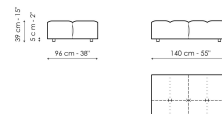

**Data sheet**

**Center section 96x96**  
 Width: 96cm  
 Depth: 96cm  
 Height: 85cm

**Center section 144x96**  
 Width: 96cm  
 Depth: 144cm  
 Height: 85cm

**Center section 140x122**  
 Width: 122cm  
 Depth: 140cm  
 Height: 85cm

**Corner 96x96**  
 Width: 96cm  
 Depth: 96cm  
 Height: 85cm

**Chaise longue**  
 Width: 96cm  
 Depth: 166cm  
 Height: 85cm

**Penisola 140x96**  
 Width: 96cm  
 Depth: 144cm  
 Height: 85cm

**Penisola 140x122**  
 Width: 122cm  
 Depth: 140cm  
 Height: 85cm

**Penisola 96x70**  
 Width: 70cm  
 Depth: 96cm  
 Height: 39cm

**Penisola 144x70**  
 Width: 70cm  
 Depth: 144cm  
 Height: 39cm

**Penisola 140x96**  
 Width: 96cm  
 Depth: 140cm  
 Height: 39cm

**Pouf 96x70**  
 Width: 70cm  
 Depth: 96cm  
 Height: 39cm

**Pouf 144x70**  
 Width: 70cm  
 Depth: 144cm  
 Height: 39cm

**Pouf 140x96**  
 Width: 96cm  
 Depth: 140cm  
 Height: 39cm

**Armrest**  
 Width: 26cm  
 Depth: 96cm  
 Height: 53cm

**Backrest 96**  
 Width: 26cm  
 Depth: 96cm  
 Height: 63cm