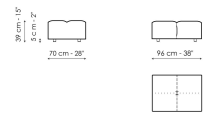

**Data sheet**

**Center section 96x96**  
 Width: 96cm  
 Depth: 96cm  
 Height: 85cm

**Center section 144x96**  
 Width: 96cm  
 Depth: 144cm  
 Height: 85cm

**Center section 140x122**  
 Width: 122cm  
 Depth: 140cm  
 Height: 85cm

**Corner 96x96**  
 Width: 96cm  
 Depth: 96cm  
 Height: 85cm

**Chaise longue**  
 Width: 96cm  
 Depth: 166cm  
 Height: 85cm

**Penisola 140x96**  
 Width: 96cm  
 Depth: 144cm  
 Height: 85cm

**Penisola 140x122**  
 Width: 122cm  
 Depth: 140cm  
 Height: 85cm

**Penisola 96x70**  
 Width: 70cm  
 Depth: 96cm  
 Height: 39cm

**Penisola 144x70**  
 Width: 70cm  
 Depth: 144cm  
 Height: 39cm

**Penisola 140x96**  
 Width: 96cm  
 Depth: 140cm  
 Height: 39cm

**Pouf 96x70**  
 Width: 70cm  
 Depth: 96cm  
 Height: 39cm

**Pouf 144x70**  
 Width: 70cm  
 Depth: 144cm  
 Height: 39cm

**Pouf 140x96**  
 Width: 96cm  
 Depth: 140cm  
 Height: 39cm

**Armrest**  
 Width: 26cm  
 Depth: 96cm  
 Height: 53cm

**Backrest 96**  
 Width: 26cm  
 Depth: 96cm  
 Height: 63cm