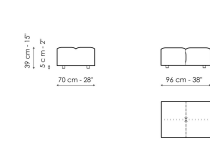

**Data sheet**

**Center section 96x96**  
 Width: 96cm  
 Depth: 96cm  
 Height: 85cm

**Center section 144x96**  
 Width: 96cm  
 Depth: 144cm  
 Height: 85cm

**Center section 140x122**  
 Width: 122cm  
 Depth: 140cm  
 Height: 85cm

**Corner 96x96**  
 Width: 96cm  
 Depth: 96cm  
 Height: 85cm

**Chaise longue**  
 Width: 96cm  
 Depth: 166cm  
 Height: 85cm

**Penisola 140x96**  
 Width: 96cm  
 Depth: 144cm  
 Height: 85cm

**Penisola 140x122**  
 Width: 122cm  
 Depth: 140cm  
 Height: 85cm

**Penisola 96x70**  
 Width: 70cm  
 Depth: 96cm  
 Height: 39cm

**Penisola 144x70**  
 Width: 70cm  
 Depth: 144cm  
 Height: 39cm

**Penisola 140x96**  
 Width: 96cm  
 Depth: 140cm  
 Height: 39cm

**Pouf 96x70**  
 Width: 70cm  
 Depth: 96cm  
 Height: 39cm

**Pouf 144x70**  
 Width: 70cm  
 Depth: 144cm  
 Height: 39cm

**Pouf 140x96**  
 Width: 96cm  
 Depth: 140cm  
 Height: 39cm

**Armrest**  
 Width: 26cm  
 Depth: 96cm  
 Height: 53cm

**Backrest 96**  
 Width: 26cm  
 Depth: 96cm  
 Height: 63cm