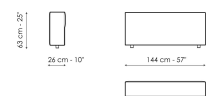

Backrest 144
Width: 26cm
Depth: 144cm
Height: 63cm

Cover

Fabric - 900