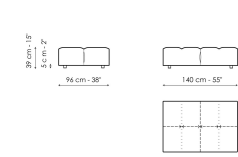

**Data sheet**

**Center section 96x96**  
 Width: 96cm  
 Depth: 96cm  
 Height: 85cm

**Center section 144x96**  
 Width: 96cm  
 Depth: 144cm  
 Height: 85cm

**Center section 140x122**  
 Width: 122cm  
 Depth: 140cm  
 Height: 85cm

**Corner 96x96**  
 Width: 96cm  
 Depth: 96cm  
 Height: 85cm

**Chaise longue**  
 Width: 96cm  
 Depth: 166cm  
 Height: 85cm

**Penisola 140x96**  
 Width: 96cm  
 Depth: 144cm  
 Height: 85cm

**Penisola 140x122**  
 Width: 122cm  
 Depth: 140cm  
 Height: 85cm

**Penisola 96x70**  
 Width: 70cm  
 Depth: 96cm  
 Height: 39cm

**Penisola 144x70**  
 Width: 70cm  
 Depth: 144cm  
 Height: 39cm

**Penisola 140x96**  
 Width: 96cm  
 Depth: 140cm  
 Height: 39cm

**Pouf 96x70**  
 Width: 70cm  
 Depth: 96cm  
 Height: 39cm

**Pouf 144x70**  
 Width: 70cm  
 Depth: 144cm  
 Height: 39cm

**Pouf 140x96**  
 Width: 96cm  
 Depth: 140cm  
 Height: 39cm

**Armrest**  
 Width: 26cm  
 Depth: 96cm  
 Height: 53cm

**Backrest 96**  
 Width: 26cm  
 Depth: 96cm  
 Height: 63cm