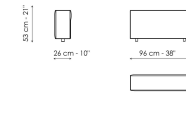

**Data sheet**

**Center section 96x96**  
 Width: 96cm  
 Depth: 96cm  
 Height: 85cm

**Center section 144x96**  
 Width: 96cm  
 Depth: 144cm  
 Height: 85cm

**Center section 140x122**  
 Width: 122cm  
 Depth: 140cm  
 Height: 85cm

**Corner 96x96**  
 Width: 96cm  
 Depth: 96cm  
 Height: 85cm

**Chaise longue**  
 Width: 96cm  
 Depth: 166cm  
 Height: 85cm

**Penisola 140x96**  
 Width: 96cm  
 Depth: 144cm  
 Height: 85cm

**Penisola 140x122**  
 Width: 122cm  
 Depth: 140cm  
 Height: 85cm

**Penisola 96x70**  
 Width: 70cm  
 Depth: 96cm  
 Height: 39cm

**Penisola 144x70**  
 Width: 70cm  
 Depth: 144cm  
 Height: 39cm

**Penisola 140x96**  
 Width: 96cm  
 Depth: 140cm  
 Height: 39cm

**Pouf 96x70**  
 Width: 70cm  
 Depth: 96cm  
 Height: 39cm

**Pouf 144x70**  
 Width: 70cm  
 Depth: 144cm  
 Height: 39cm

**Pouf 140x96**  
 Width: 96cm  
 Depth: 140cm  
 Height: 39cm

**Armrest**  
 Width: 26cm  
 Depth: 96cm  
 Height: 53cm

**Backrest 96**  
 Width: 26cm  
 Depth: 96cm  
 Height: 63cm