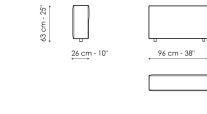

**Data sheet**

**Center section 96x96**  
 Width: 96cm  
 Depth: 96cm  
 Height: 85cm

**Center section 144x96**  
 Width: 96cm  
 Depth: 144cm  
 Height: 85cm

**Center section 140x122**  
 Width: 122cm  
 Depth: 140cm  
 Height: 85cm

**Corner 96x96**  
 Width: 96cm  
 Depth: 96cm  
 Height: 85cm

**Chaise longue**  
 Width: 96cm  
 Depth: 166cm  
 Height: 85cm

**Penisola 140x96**  
 Width: 96cm  
 Depth: 144cm  
 Height: 85cm

**Penisola 140x122**  
 Width: 122cm  
 Depth: 140cm  
 Height: 85cm

**Penisola 96x70**  
 Width: 70cm  
 Depth: 96cm  
 Height: 39cm

**Penisola 144x70**  
 Width: 70cm  
 Depth: 144cm  
 Height: 39cm

**Penisola 140x96**  
 Width: 96cm  
 Depth: 140cm  
 Height: 39cm

**Pouf 96x70**  
 Width: 70cm  
 Depth: 96cm  
 Height: 39cm

**Pouf 144x70**  
 Width: 70cm  
 Depth: 144cm  
 Height: 39cm

**Pouf 140x96**  
 Width: 96cm  
 Depth: 140cm  
 Height: 39cm

**Armrest**  
 Width: 26cm  
 Depth: 96cm  
 Height: 53cm

**Backrest 96**  
 Width: 26cm  
 Depth: 96cm  
 Height: 63cm