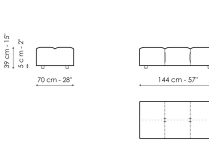

**Data sheet**

**Center section 96x96**  
 Width: 96cm  
 Depth: 96cm  
 Height: 85cm

**Center section 144x96**  
 Width: 96cm  
 Depth: 144cm  
 Height: 85cm

**Center section 140x122**  
 Width: 122cm  
 Depth: 140cm  
 Height: 85cm

**Corner 96x96**  
 Width: 96cm  
 Depth: 96cm  
 Height: 85cm

**Chaise longue**  
 Width: 96cm  
 Depth: 166cm  
 Height: 85cm

**Penisola 140x96**  
 Width: 96cm  
 Depth: 144cm  
 Height: 85cm

**Penisola 140x122**  
 Width: 122cm  
 Depth: 140cm  
 Height: 85cm

**Penisola 96x70**  
 Width: 70cm  
 Depth: 96cm  
 Height: 39cm

**Penisola 144x70**  
 Width: 70cm  
 Depth: 144cm  
 Height: 39cm

**Penisola 140x96**  
 Width: 96cm  
 Depth: 140cm  
 Height: 39cm

**Pouf 96x70**  
 Width: 70cm  
 Depth: 96cm  
 Height: 39cm

**Pouf 144x70**  
 Width: 70cm  
 Depth: 144cm  
 Height: 39cm

**Pouf 140x96**  
 Width: 96cm  
 Depth: 140cm  
 Height: 39cm

**Armrest**  
 Width: 26cm  
 Depth: 96cm  
 Height: 53cm

**Backrest 96**  
 Width: 26cm  
 Depth: 96cm  
 Height: 63cm