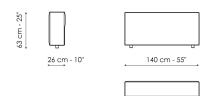

**Data sheet**

**Center section 96x96**  
 Width: 96cm  
 Depth: 96cm  
 Height: 85cm

**Center section 144x96**  
 Width: 96cm  
 Depth: 144cm  
 Height: 85cm

**Center section 140x122**  
 Width: 122cm  
 Depth: 140cm  
 Height: 85cm

**Corner 96x96**  
 Width: 96cm  
 Depth: 96cm  
 Height: 85cm

**Chaise longue**  
 Width: 96cm  
 Depth: 166cm  
 Height: 85cm

**Penisola 140x96**  
 Width: 96cm  
 Depth: 144cm  
 Height: 85cm

**Penisola 140x122**  
 Width: 122cm  
 Depth: 140cm  
 Height: 85cm

**Penisola 96x70**  
 Width: 70cm  
 Depth: 96cm  
 Height: 39cm

**Penisola 144x70**  
 Width: 70cm  
 Depth: 144cm  
 Height: 39cm

**Penisola 140x96**  
 Width: 96cm  
 Depth: 140cm  
 Height: 39cm

**Pouf 96x70**  
 Width: 70cm  
 Depth: 96cm  
 Height: 39cm

**Pouf 144x70**  
 Width: 70cm  
 Depth: 144cm  
 Height: 39cm

**Pouf 140x96**  
 Width: 96cm  
 Depth: 140cm  
 Height: 39cm

**Armrest**  
 Width: 26cm  
 Depth: 96cm  
 Height: 53cm

**Backrest 96**  
 Width: 26cm  
 Depth: 96cm  
 Height: 63cm