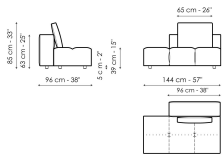

**Data sheet**

**Center section 96x96**  
 Width: 96cm  
 Depth: 96cm  
 Height: 85cm

**Center section 144x96**  
 Width: 96cm  
 Depth: 144cm  
 Height: 85cm

**Center section 140x122**  
 Width: 122cm  
 Depth: 140cm  
 Height: 85cm

**Corner 96x96**  
 Width: 96cm  
 Depth: 96cm  
 Height: 85cm

**Chaise longue**  
 Width: 96cm  
 Depth: 166cm  
 Height: 85cm

**Penisola 140x96**  
 Width: 96cm  
 Depth: 144cm  
 Height: 85cm

**Penisola 140x122**  
 Width: 122cm  
 Depth: 140cm  
 Height: 85cm

**Penisola 96x70**  
 Width: 70cm  
 Depth: 96cm  
 Height: 39cm

**Penisola 144x70**  
 Width: 70cm  
 Depth: 144cm  
 Height: 39cm

**Penisola 140x96**  
 Width: 96cm  
 Depth: 140cm  
 Height: 39cm

**Pouf 96x70**  
 Width: 70cm  
 Depth: 96cm  
 Height: 39cm

**Pouf 144x70**  
 Width: 70cm  
 Depth: 144cm  
 Height: 39cm

**Pouf 140x96**  
 Width: 96cm  
 Depth: 140cm  
 Height: 39cm

**Armrest**  
 Width: 26cm  
 Depth: 96cm  
 Height: 53cm

**Backrest 96**  
 Width: 26cm  
 Depth: 96cm  
 Height: 63cm