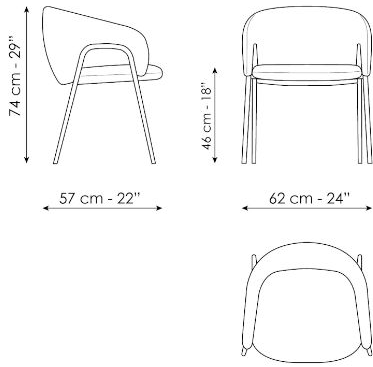

gives dynamism and continuity to the seat, while the slender legs create a sense of seriousness and lightness. The low backrest completes the clean and light design and balances the frame, emphasizing its contemporary style.

Data sheet

Alley

Width: 57cm

Depth: 62cm

Height: 74cm

Finishes

LEGS

Metal