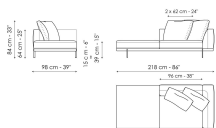

Data sheet

Sofa 196
 Width: 196cm
 Depth: 98cm
 Height: 84cm

Sofa 244
 Width: 244cm
 Depth: 98cm
 Height: 84cm

Sofa 268
 Width: 268cm
 Depth: 98cm
 Height: 84cm

End section sofa 170
 Width: 170cm
 Depth: 98cm
 Height: 84cm

End section sofa 218
 Width: 218cm
 Depth: 98cm
 Height: 84cm

End section sofa 242
 Width: 242cm
 Depth: 98cm
 Height: 84cm

End section sofa with tray 218
 Width: 218cm
 Depth: 98cm
 Height: 84cm

End section sofa with tray 266
 Width: 266cm
 Depth: 98cm
 Height: 84cm

Center section 144
 Width: 144cm
 Depth: 98cm
 Height: 84cm

Center section 192
 Width: 192cm
 Depth: 98cm
 Height: 84cm

Center section 216
 Width: 216cm
 Depth: 98cm
 Height: 84cm

Center section with tray 192
 Width: 192cm
 Depth: 98cm
 Height: 84cm

Center section with tray 240
 Width: 240cm
 Depth: 98cm
 Height: 84cm

Center section with tray 264
 Width: 264cm
 Depth: 98cm
 Height: 84cm

Dormeuse 170
 Width: 170cm
 Depth: 98cm
 Height: 84cm

Dormeuse 218
 Width: 218cm
 Depth: 98cm
 Height: 84cm