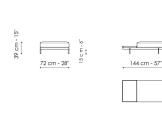

Center section 144
 Width: 144cm
 Depth: 98cm
 Height: 84cm

Center section 192
 Width: 192cm
 Depth: 98cm
 Height: 84cm

Center section 216
 Width: 216cm
 Depth: 98cm
 Height: 84cm

Center section with tray 192
 Width: 192cm
 Depth: 98cm
 Height: 84cm

Dormeuse 242
 Width: 242cm
 Depth: 98cm
 Height: 84cm

Meridiana
 Width: 242cm
 Depth: 98cm
 Height: 84cm

Chaise longue
 Width: 170cm
 Depth: 98cm
 Height: 84cm

Penisola 144
 Width: 144cm
 Depth: 98cm
 Height: 84cm

Penisola 192
 Width: 192cm
 Depth: 98cm
 Height: 84cm

Penisola 216
 Width: 216cm
 Depth: 98cm
 Height: 84cm

Chaise large
 Width: 218cm
 Depth: 96cm
 Height: 84cm

Pouf with tray
 Width: 144cm
 Depth: 72cm
 Height: 39cm

Pouf
 Width: 144cm
 Depth: 72cm
 Height: 39cm

Magazine holder armrest
 Width: 95cm
 Depth: 24cm
 Height: 27cm

Coffee table
 Width: 68cm
 Depth: 24cm
 Height: 27cm

Armrest 116
 Width: 116cm
 Depth: cm
 Height: 31cm