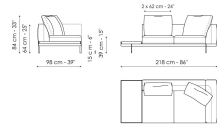

Data sheet

Sofa 196
 Width: 196cm
 Depth: 98cm
 Height: 84cm

Sofa 244
 Width: 244cm
 Depth: 98cm
 Height: 84cm

Sofa 268
 Width: 268cm
 Depth: 98cm
 Height: 84cm

End section sofa 170
 Width: 170cm
 Depth: 98cm
 Height: 84cm

End section sofa 218
 Width: 218cm
 Depth: 98cm
 Height: 84cm

End section sofa 242
 Width: 242cm
 Depth: 98cm
 Height: 84cm

End section sofa with tray 218
 Width: 218cm
 Depth: 98cm
 Height: 84cm

End section sofa with tray 266
 Width: 266cm
 Depth: 98cm
 Height: 84cm

Center section 144
 Width: 144cm
 Depth: 98cm
 Height: 84cm

Center section 192
 Width: 192cm
 Depth: 98cm
 Height: 84cm

Center section 216
 Width: 216cm
 Depth: 98cm
 Height: 84cm

Center section with tray 192
 Width: 192cm
 Depth: 98cm
 Height: 84cm

Pouf
 Width: 144cm
 Depth: 72cm
 Height: 39cm

Magazine holder armrest
 Width: 95cm
 Depth: 24cm
 Height: 27cm

Coffee table
 Width: 68cm
 Depth: 24cm
 Height: 27cm

Armrest 116
 Width: 116cm
 Depth: cm
 Height: 31cm