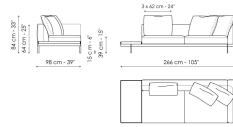

Data sheet

Sofa 196
 Width: 196cm
 Depth: 98cm
 Height: 84cm

Sofa 244
 Width: 244cm
 Depth: 98cm
 Height: 84cm

Sofa 268
 Width: 268cm
 Depth: 98cm
 Height: 84cm

End section sofa 170
 Width: 170cm
 Depth: 98cm
 Height: 84cm

End section sofa 218
 Width: 218cm
 Depth: 98cm
 Height: 84cm

End section sofa 242
 Width: 242cm
 Depth: 98cm
 Height: 84cm

End section sofa with tray 218
 Width: 218cm
 Depth: 98cm
 Height: 84cm

End section sofa with tray 266
 Width: 266cm
 Depth: 98cm
 Height: 84cm

Center section 144
 Width: 144cm
 Depth: 98cm
 Height: 84cm

Center section 192
 Width: 192cm
 Depth: 98cm
 Height: 84cm

Center section 216
 Width: 216cm
 Depth: 98cm
 Height: 84cm

Center section with tray 192
 Width: 192cm
 Depth: 98cm
 Height: 84cm

Pouf
 Width: 144cm
 Depth: 72cm
 Height: 39cm

Magazine holder armrest
 Width: 95cm
 Depth: 24cm
 Height: 27cm

Coffee table
 Width: 68cm
 Depth: 24cm
 Height: 27cm

Armrest 116
 Width: 116cm
 Depth: cm
 Height: 31cm