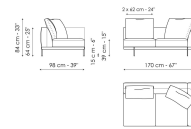

Data sheet

Sofa 196
 Width: 196cm
 Depth: 98cm
 Height: 84cm

Sofa 244
 Width: 244cm
 Depth: 98cm
 Height: 84cm

Sofa 268
 Width: 268cm
 Depth: 98cm
 Height: 84cm

End section sofa 170
 Width: 170cm
 Depth: 98cm
 Height: 84cm

End section sofa 218
 Width: 218cm
 Depth: 98cm
 Height: 84cm

End section sofa 242
 Width: 242cm
 Depth: 98cm
 Height: 84cm

End section sofa with tray 218
 Width: 218cm
 Depth: 98cm
 Height: 84cm

End section sofa with tray 266
 Width: 266cm
 Depth: 98cm
 Height: 84cm

Center section 144
 Width: 144cm
 Depth: 98cm
 Height: 84cm

Center section 192
 Width: 192cm
 Depth: 98cm
 Height: 84cm

Center section 216
 Width: 216cm
 Depth: 98cm
 Height: 84cm

Center section with tray 192
 Width: 192cm
 Depth: 98cm
 Height: 84cm

Pouf
 Width: 144cm
 Depth: 72cm
 Height: 39cm

Magazine holder armrest
 Width: 95cm
 Depth: 24cm
 Height: 27cm

Coffee table
 Width: 68cm
 Depth: 24cm
 Height: 27cm

Armrest 116
 Width: 116cm
 Depth: cm
 Height: 31cm