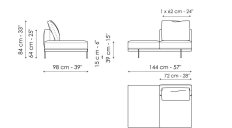

Center section 144
 Width: 144cm
 Depth: 98cm
 Height: 84cm

Center section 192
 Width: 192cm
 Depth: 98cm
 Height: 84cm

Center section 216
 Width: 216cm
 Depth: 98cm
 Height: 84cm

Center section with tray 192
 Width: 192cm
 Depth: 98cm
 Height: 84cm

Center section with tray 240
 Width: 240cm
 Depth: 98cm
 Height: 84cm

Center section with tray 264
 Width: 264cm
 Depth: 98cm
 Height: 84cm

Dormeuse 170
 Width: 170cm
 Depth: 98cm
 Height: 84cm

Dormeuse 218
 Width: 218cm
 Depth: 98cm
 Height: 84cm

Dormeuse 242
 Width: 242cm
 Depth: 98cm
 Height: 84cm

Meridiana
 Width: 242cm
 Depth: 98cm
 Height: 84cm

Chaise longue
 Width: 170cm
 Depth: 98cm
 Height: 84cm

Penisola 144
 Width: 144cm
 Depth: 98cm
 Height: 84cm

Penisola 192
 Width: 192cm
 Depth: 98cm
 Height: 84cm

Penisola 216
 Width: 216cm
 Depth: 98cm
 Height: 84cm

Chaise large
 Width: 218cm
 Depth: 96cm
 Height: 84cm

Pouf with tray
 Width: 144cm
 Depth: 72cm
 Height: 39cm