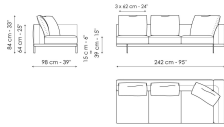

Data sheet

Sofa 196
 Width: 196cm
 Depth: 98cm
 Height: 84cm

Sofa 244
 Width: 244cm
 Depth: 98cm
 Height: 84cm

Sofa 268
 Width: 268cm
 Depth: 98cm
 Height: 84cm

End section sofa 170
 Width: 170cm
 Depth: 98cm
 Height: 84cm

End section sofa 218
 Width: 218cm
 Depth: 98cm
 Height: 84cm

End section sofa 242
 Width: 242cm
 Depth: 98cm
 Height: 84cm

End section sofa with tray 218
 Width: 218cm
 Depth: 98cm
 Height: 84cm

End section sofa with tray 266
 Width: 266cm
 Depth: 98cm
 Height: 84cm

Center section 144
 Width: 144cm
 Depth: 98cm
 Height: 84cm

Center section 192
 Width: 192cm
 Depth: 98cm
 Height: 84cm

Center section 216
 Width: 216cm
 Depth: 98cm
 Height: 84cm

Center section with tray 192
 Width: 192cm
 Depth: 98cm
 Height: 84cm

Pouf
 Width: 144cm
 Depth: 72cm
 Height: 39cm

Magazine holder armrest
 Width: 95cm
 Depth: 24cm
 Height: 27cm

Coffee table
 Width: 68cm
 Depth: 24cm
 Height: 27cm

Armrest 116
 Width: 116cm
 Depth: cm
 Height: 31cm