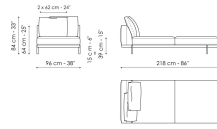

Center section 144
 Width: 144cm
 Depth: 98cm
 Height: 84cm

Center section 192
 Width: 192cm
 Depth: 98cm
 Height: 84cm

Center section 216
 Width: 216cm
 Depth: 98cm
 Height: 84cm

Center section with tray 192
 Width: 192cm
 Depth: 98cm
 Height: 84cm

Dormeuse 242
 Width: 242cm
 Depth: 98cm
 Height: 84cm

Meridiana
 Width: 242cm
 Depth: 98cm
 Height: 84cm

Chaise longue
 Width: 170cm
 Depth: 98cm
 Height: 84cm

Penisola 144
 Width: 144cm
 Depth: 98cm
 Height: 84cm

Penisola 192
 Width: 192cm
 Depth: 98cm
 Height: 84cm

Penisola 216
 Width: 216cm
 Depth: 98cm
 Height: 84cm

Chaise large
 Width: 218cm
 Depth: 96cm
 Height: 84cm

Pouf with tray
 Width: 144cm
 Depth: 72cm
 Height: 39cm

Pouf
 Width: 144cm
 Depth: 72cm
 Height: 39cm

Magazine holder armrest
 Width: 95cm
 Depth: 24cm
 Height: 27cm

Coffee table
 Width: 68cm
 Depth: 24cm
 Height: 27cm

Armrest 116
 Width: 116cm
 Depth: cm
 Height: 31cm