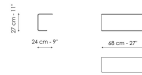

Center section 144
 Width: 144cm
 Depth: 98cm
 Height: 84cm

Center section 192
 Width: 192cm
 Depth: 98cm
 Height: 84cm

Center section 216
 Width: 216cm
 Depth: 98cm
 Height: 84cm

Center section with tray 192
 Width: 192cm
 Depth: 98cm
 Height: 84cm

Dormeuse 242
 Width: 242cm
 Depth: 98cm
 Height: 84cm

Meridiana
 Width: 242cm
 Depth: 98cm
 Height: 84cm

Chaise longue
 Width: 170cm
 Depth: 98cm
 Height: 84cm

Penisola 144
 Width: 144cm
 Depth: 98cm
 Height: 84cm

Penisola 192
 Width: 192cm
 Depth: 98cm
 Height: 84cm

Penisola 216
 Width: 216cm
 Depth: 98cm
 Height: 84cm

Chaise large
 Width: 218cm
 Depth: 96cm
 Height: 84cm

Pouf with tray
 Width: 144cm
 Depth: 72cm
 Height: 39cm

Pouf
 Width: 144cm
 Depth: 72cm
 Height: 39cm

Magazine holder armrest
 Width: 95cm
 Depth: 24cm
 Height: 27cm

Coffee table
 Width: 68cm
 Depth: 24cm
 Height: 27cm

Armrest 116
 Width: 116cm
 Depth: cm
 Height: 31cm