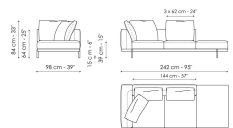

Center section 144
 Width: 144cm
 Depth: 98cm
 Height: 84cm

Center section 192
 Width: 192cm
 Depth: 98cm
 Height: 84cm

Center section 216
 Width: 216cm
 Depth: 98cm
 Height: 84cm

Center section with tray 192
 Width: 192cm
 Depth: 98cm
 Height: 84cm

Center section with tray 240
 Width: 240cm
 Depth: 98cm
 Height: 84cm

Center section with tray 264
 Width: 264cm
 Depth: 98cm
 Height: 84cm

Dormeuse 170
 Width: 170cm
 Depth: 98cm
 Height: 84cm

Dormeuse 218
 Width: 218cm
 Depth: 98cm
 Height: 84cm

Dormeuse 242
 Width: 242cm
 Depth: 98cm
 Height: 84cm

Meridiana
 Width: 242cm
 Depth: 98cm
 Height: 84cm

Chaise longue
 Width: 170cm
 Depth: 98cm
 Height: 84cm

Penisola 144
 Width: 144cm
 Depth: 98cm
 Height: 84cm

Penisola 192
 Width: 192cm
 Depth: 98cm
 Height: 84cm

Penisola 216
 Width: 216cm
 Depth: 98cm
 Height: 84cm

Chaise large
 Width: 218cm
 Depth: 96cm
 Height: 84cm

Pouf with tray
 Width: 144cm
 Depth: 72cm
 Height: 39cm