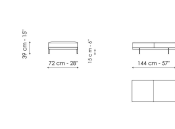

Center section 144
 Width: 144cm
 Depth: 98cm
 Height: 84cm

Center section 192
 Width: 192cm
 Depth: 98cm
 Height: 84cm

Center section 216
 Width: 216cm
 Depth: 98cm
 Height: 84cm

Center section with tray 192
 Width: 192cm
 Depth: 98cm
 Height: 84cm

Dormeuse 242
 Width: 242cm
 Depth: 98cm
 Height: 84cm

Meridiana
 Width: 242cm
 Depth: 98cm
 Height: 84cm

Chaise longue
 Width: 170cm
 Depth: 98cm
 Height: 84cm

Penisola 144
 Width: 144cm
 Depth: 98cm
 Height: 84cm

Penisola 192
 Width: 192cm
 Depth: 98cm
 Height: 84cm

Penisola 216
 Width: 216cm
 Depth: 98cm
 Height: 84cm

Chaise large
 Width: 218cm
 Depth: 96cm
 Height: 84cm

Pouf with tray
 Width: 144cm
 Depth: 72cm
 Height: 39cm

Pouf
 Width: 144cm
 Depth: 72cm
 Height: 39cm

Magazine holder armrest
 Width: 95cm
 Depth: 24cm
 Height: 27cm

Coffee table
 Width: 68cm
 Depth: 24cm
 Height: 27cm

Armrest 116
 Width: 116cm
 Depth: cm
 Height: 31cm