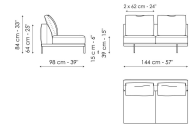

Data sheet

Sofa 196
 Width: 196cm
 Depth: 98cm
 Height: 84cm

Sofa 244
 Width: 244cm
 Depth: 98cm
 Height: 84cm

Sofa 268
 Width: 268cm
 Depth: 98cm
 Height: 84cm

End section sofa 170
 Width: 170cm
 Depth: 98cm
 Height: 84cm

End section sofa 218
 Width: 218cm
 Depth: 98cm
 Height: 84cm

End section sofa 242
 Width: 242cm
 Depth: 98cm
 Height: 84cm

End section sofa with tray 218
 Width: 218cm
 Depth: 98cm
 Height: 84cm

End section sofa with tray 266
 Width: 266cm
 Depth: 98cm
 Height: 84cm

Center section 144
 Width: 144cm
 Depth: 98cm
 Height: 84cm

Center section 192
 Width: 192cm
 Depth: 98cm
 Height: 84cm

Center section 216
 Width: 216cm
 Depth: 98cm
 Height: 84cm

Center section with tray 192
 Width: 192cm
 Depth: 98cm
 Height: 84cm

Center section with tray 240
 Width: 240cm
 Depth: 98cm
 Height: 84cm

Center section with tray 264
 Width: 264cm
 Depth: 98cm
 Height: 84cm

Dormeuse 170
 Width: 170cm
 Depth: 98cm
 Height: 84cm

Dormeuse 218
 Width: 218cm
 Depth: 98cm
 Height: 84cm