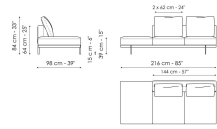

Center section 144
 Width: 144cm
 Depth: 98cm
 Height: 84cm

Center section 192
 Width: 192cm
 Depth: 98cm
 Height: 84cm

Center section 216
 Width: 216cm
 Depth: 98cm
 Height: 84cm

Center section with tray 192
 Width: 192cm
 Depth: 98cm
 Height: 84cm

Dormeuse 242
 Width: 242cm
 Depth: 98cm
 Height: 84cm

Meridiana
 Width: 242cm
 Depth: 98cm
 Height: 84cm

Chaise longue
 Width: 170cm
 Depth: 98cm
 Height: 84cm

Penisola 144
 Width: 144cm
 Depth: 98cm
 Height: 84cm

Penisola 192
 Width: 192cm
 Depth: 98cm
 Height: 84cm

Penisola 216
 Width: 216cm
 Depth: 98cm
 Height: 84cm

Chaise large
 Width: 218cm
 Depth: 96cm
 Height: 84cm

Pouf with tray
 Width: 144cm
 Depth: 72cm
 Height: 39cm

Pouf
 Width: 144cm
 Depth: 72cm
 Height: 39cm

Magazine holder armrest
 Width: 95cm
 Depth: 24cm
 Height: 27cm

Coffee table
 Width: 68cm
 Depth: 24cm
 Height: 27cm

Armrest 116
 Width: 116cm
 Depth: cm
 Height: 31cm