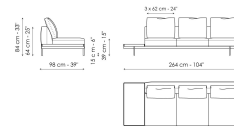

Data sheet

Sofa 196
 Width: 196cm
 Depth: 98cm
 Height: 84cm

Sofa 244
 Width: 244cm
 Depth: 98cm
 Height: 84cm

Sofa 268
 Width: 268cm
 Depth: 98cm
 Height: 84cm

End section sofa 170
 Width: 170cm
 Depth: 98cm
 Height: 84cm

End section sofa 218
 Width: 218cm
 Depth: 98cm
 Height: 84cm

End section sofa 242
 Width: 242cm
 Depth: 98cm
 Height: 84cm

End section sofa with tray 218
 Width: 218cm
 Depth: 98cm
 Height: 84cm

End section sofa with tray 266
 Width: 266cm
 Depth: 98cm
 Height: 84cm

Center section 144
 Width: 144cm
 Depth: 98cm
 Height: 84cm

Center section 192
 Width: 192cm
 Depth: 98cm
 Height: 84cm

Center section 216
 Width: 216cm
 Depth: 98cm
 Height: 84cm

Center section with tray 192
 Width: 192cm
 Depth: 98cm
 Height: 84cm

Center section with tray 240
 Width: 240cm
 Depth: 98cm
 Height: 84cm

Center section with tray 264
 Width: 264cm
 Depth: 98cm
 Height: 84cm

Dormeuse 170
 Width: 170cm
 Depth: 98cm
 Height: 84cm

Dormeuse 218
 Width: 218cm
 Depth: 98cm
 Height: 84cm