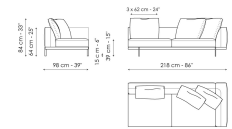

Data sheet

Sofa 196
 Width: 196cm
 Depth: 98cm
 Height: 84cm

Sofa 244
 Width: 244cm
 Depth: 98cm
 Height: 84cm

Sofa 268
 Width: 268cm
 Depth: 98cm
 Height: 84cm

End section sofa 170
 Width: 170cm
 Depth: 98cm
 Height: 84cm

End section sofa 218
 Width: 218cm
 Depth: 98cm
 Height: 84cm

End section sofa 242
 Width: 242cm
 Depth: 98cm
 Height: 84cm

End section sofa with tray 218
 Width: 218cm
 Depth: 98cm
 Height: 84cm

End section sofa with tray 266
 Width: 266cm
 Depth: 98cm
 Height: 84cm

Center section 144
 Width: 144cm
 Depth: 98cm
 Height: 84cm

Center section 192
 Width: 192cm
 Depth: 98cm
 Height: 84cm

Center section 216
 Width: 216cm
 Depth: 98cm
 Height: 84cm

Center section with tray 192
 Width: 192cm
 Depth: 98cm
 Height: 84cm

Pouf
 Width: 144cm
 Depth: 72cm
 Height: 39cm

Magazine holder armrest
 Width: 95cm
 Depth: 24cm
 Height: 27cm

Coffee table
 Width: 68cm
 Depth: 24cm
 Height: 27cm

Armrest 116
 Width: 116cm
 Depth: cm
 Height: 31cm