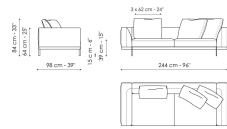

Data sheet

Sofa 196
 Width: 196cm
 Depth: 98cm
 Height: 84cm

Sofa 244
 Width: 244cm
 Depth: 98cm
 Height: 84cm

Sofa 268
 Width: 268cm
 Depth: 98cm
 Height: 84cm

End section sofa 170
 Width: 170cm
 Depth: 98cm
 Height: 84cm

End section sofa 218
 Width: 218cm
 Depth: 98cm
 Height: 84cm

End section sofa 242
 Width: 242cm
 Depth: 98cm
 Height: 84cm

End section sofa with tray 218
 Width: 218cm
 Depth: 98cm
 Height: 84cm

End section sofa with tray 266
 Width: 266cm
 Depth: 98cm
 Height: 84cm

Center section 144
 Width: 144cm
 Depth: 98cm
 Height: 84cm

Center section 192
 Width: 192cm
 Depth: 98cm
 Height: 84cm

Center section 216
 Width: 216cm
 Depth: 98cm
 Height: 84cm

Center section with tray 192
 Width: 192cm
 Depth: 98cm
 Height: 84cm

Pouf
 Width: 144cm
 Depth: 72cm
 Height: 39cm

Magazine holder armrest
 Width: 95cm
 Depth: 24cm
 Height: 27cm

Coffee table
 Width: 68cm
 Depth: 24cm
 Height: 27cm

Armrest 116
 Width: 116cm
 Depth: cm
 Height: 31cm