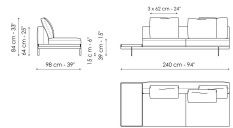

Data sheet

Sofa 196
 Width: 196cm
 Depth: 98cm
 Height: 84cm

Sofa 244
 Width: 244cm
 Depth: 98cm
 Height: 84cm

Sofa 268
 Width: 268cm
 Depth: 98cm
 Height: 84cm

End section sofa 170
 Width: 170cm
 Depth: 98cm
 Height: 84cm

End section sofa 218
 Width: 218cm
 Depth: 98cm
 Height: 84cm

End section sofa 242
 Width: 242cm
 Depth: 98cm
 Height: 84cm

End section sofa with tray 218
 Width: 218cm
 Depth: 98cm
 Height: 84cm

End section sofa with tray 266
 Width: 266cm
 Depth: 98cm
 Height: 84cm

Center section 144
 Width: 144cm
 Depth: 98cm
 Height: 84cm

Center section 192
 Width: 192cm
 Depth: 98cm
 Height: 84cm

Center section 216
 Width: 216cm
 Depth: 98cm
 Height: 84cm

Center section with tray 192
 Width: 192cm
 Depth: 98cm
 Height: 84cm

Center section with tray 240
 Width: 240cm
 Depth: 98cm
 Height: 84cm

Center section with tray 264
 Width: 264cm
 Depth: 98cm
 Height: 84cm

Dormeuse 170
 Width: 170cm
 Depth: 98cm
 Height: 84cm

Dormeuse 218
 Width: 218cm
 Depth: 98cm
 Height: 84cm