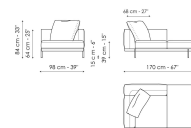

Center section 144
 Width: 144cm
 Depth: 98cm
 Height: 84cm

Center section 192
 Width: 192cm
 Depth: 98cm
 Height: 84cm

Center section 216
 Width: 216cm
 Depth: 98cm
 Height: 84cm

Center section with tray 192
 Width: 192cm
 Depth: 98cm
 Height: 84cm

Center section with tray 240
 Width: 240cm
 Depth: 98cm
 Height: 84cm

Center section with tray 264
 Width: 264cm
 Depth: 98cm
 Height: 84cm

Dormeuse 170
 Width: 170cm
 Depth: 98cm
 Height: 84cm

Dormeuse 218
 Width: 218cm
 Depth: 98cm
 Height: 84cm

Dormeuse 242
 Width: 242cm
 Depth: 98cm
 Height: 84cm

Meridiana
 Width: 242cm
 Depth: 98cm
 Height: 84cm

Chaise longue
 Width: 170cm
 Depth: 98cm
 Height: 84cm

Penisola 144
 Width: 144cm
 Depth: 98cm
 Height: 84cm

Penisola 192
 Width: 192cm
 Depth: 98cm
 Height: 84cm

Penisola 216
 Width: 216cm
 Depth: 98cm
 Height: 84cm

Chaise large
 Width: 218cm
 Depth: 96cm
 Height: 84cm

Pouf with tray
 Width: 144cm
 Depth: 72cm
 Height: 39cm