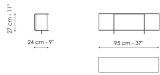

Center section 144
 Width: 144cm
 Depth: 98cm
 Height: 84cm

Center section 192
 Width: 192cm
 Depth: 98cm
 Height: 84cm

Center section 216
 Width: 216cm
 Depth: 98cm
 Height: 84cm

Center section with tray 192
 Width: 192cm
 Depth: 98cm
 Height: 84cm

Dormeuse 242
 Width: 242cm
 Depth: 98cm
 Height: 84cm

Meridiana
 Width: 242cm
 Depth: 98cm
 Height: 84cm

Chaise longue
 Width: 170cm
 Depth: 98cm
 Height: 84cm

Penisola 144
 Width: 144cm
 Depth: 98cm
 Height: 84cm

Penisola 192
 Width: 192cm
 Depth: 98cm
 Height: 84cm

Penisola 216
 Width: 216cm
 Depth: 98cm
 Height: 84cm

Chaise large
 Width: 218cm
 Depth: 96cm
 Height: 84cm

Pouf with tray
 Width: 144cm
 Depth: 72cm
 Height: 39cm

Pouf
 Width: 144cm
 Depth: 72cm
 Height: 39cm

Magazine holder armrest
 Width: 95cm
 Depth: 24cm
 Height: 27cm

Coffee table
 Width: 68cm
 Depth: 24cm
 Height: 27cm

Armrest 116
 Width: 116cm
 Depth: cm
 Height: 31cm