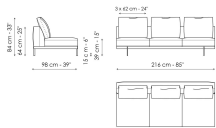

Data sheet

Sofa 196
 Width: 196cm
 Depth: 98cm
 Height: 84cm

Sofa 244
 Width: 244cm
 Depth: 98cm
 Height: 84cm

Sofa 268
 Width: 268cm
 Depth: 98cm
 Height: 84cm

End section sofa 170
 Width: 170cm
 Depth: 98cm
 Height: 84cm

End section sofa 218
 Width: 218cm
 Depth: 98cm
 Height: 84cm

End section sofa 242
 Width: 242cm
 Depth: 98cm
 Height: 84cm

End section sofa with tray 218
 Width: 218cm
 Depth: 98cm
 Height: 84cm

End section sofa with tray 266
 Width: 266cm
 Depth: 98cm
 Height: 84cm

Center section 144
 Width: 144cm
 Depth: 98cm
 Height: 84cm

Center section 192
 Width: 192cm
 Depth: 98cm
 Height: 84cm

Center section 216
 Width: 216cm
 Depth: 98cm
 Height: 84cm

Center section with tray 192
 Width: 192cm
 Depth: 98cm
 Height: 84cm

Center section with tray 240
 Width: 240cm
 Depth: 98cm
 Height: 84cm

Center section with tray 264
 Width: 264cm
 Depth: 98cm
 Height: 84cm

Dormeuse 170
 Width: 170cm
 Depth: 98cm
 Height: 84cm

Dormeuse 218
 Width: 218cm
 Depth: 98cm
 Height: 84cm