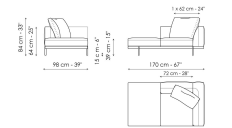

Data sheet

Sofa 196
 Width: 196cm
 Depth: 98cm
 Height: 84cm

Sofa 244
 Width: 244cm
 Depth: 98cm
 Height: 84cm

Sofa 268
 Width: 268cm
 Depth: 98cm
 Height: 84cm

End section sofa 170
 Width: 170cm
 Depth: 98cm
 Height: 84cm

End section sofa 218
 Width: 218cm
 Depth: 98cm
 Height: 84cm

End section sofa 242
 Width: 242cm
 Depth: 98cm
 Height: 84cm

End section sofa with tray 218
 Width: 218cm
 Depth: 98cm
 Height: 84cm

End section sofa with tray 266
 Width: 266cm
 Depth: 98cm
 Height: 84cm

Center section 144
 Width: 144cm
 Depth: 98cm
 Height: 84cm

Center section 192
 Width: 192cm
 Depth: 98cm
 Height: 84cm

Center section 216
 Width: 216cm
 Depth: 98cm
 Height: 84cm

Center section with tray 192
 Width: 192cm
 Depth: 98cm
 Height: 84cm

Center section with tray 240
 Width: 240cm
 Depth: 98cm
 Height: 84cm

Center section with tray 264
 Width: 264cm
 Depth: 98cm
 Height: 84cm

Dormeuse 170
 Width: 170cm
 Depth: 98cm
 Height: 84cm

Dormeuse 218
 Width: 218cm
 Depth: 98cm
 Height: 84cm