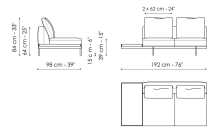

Data sheet

Sofa 196
 Width: 196cm
 Depth: 98cm
 Height: 84cm

Sofa 244
 Width: 244cm
 Depth: 98cm
 Height: 84cm

Sofa 268
 Width: 268cm
 Depth: 98cm
 Height: 84cm

End section sofa 170
 Width: 170cm
 Depth: 98cm
 Height: 84cm

End section sofa 218
 Width: 218cm
 Depth: 98cm
 Height: 84cm

End section sofa 242
 Width: 242cm
 Depth: 98cm
 Height: 84cm

End section sofa with tray 218
 Width: 218cm
 Depth: 98cm
 Height: 84cm

End section sofa with tray 266
 Width: 266cm
 Depth: 98cm
 Height: 84cm

Center section 144
 Width: 144cm
 Depth: 98cm
 Height: 84cm

Center section 192
 Width: 192cm
 Depth: 98cm
 Height: 84cm

Center section 216
 Width: 216cm
 Depth: 98cm
 Height: 84cm

Center section with tray 192
 Width: 192cm
 Depth: 98cm
 Height: 84cm

Center section with tray 240
 Width: 240cm
 Depth: 98cm
 Height: 84cm

Center section with tray 264
 Width: 264cm
 Depth: 98cm
 Height: 84cm

Dormeuse 170
 Width: 170cm
 Depth: 98cm
 Height: 84cm

Dormeuse 218
 Width: 218cm
 Depth: 98cm
 Height: 84cm