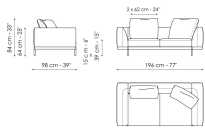

Data sheet

Sofa 196
 Width: 196cm
 Depth: 98cm
 Height: 84cm

Sofa 244
 Width: 244cm
 Depth: 98cm
 Height: 84cm

Sofa 268
 Width: 268cm
 Depth: 98cm
 Height: 84cm

End section sofa 170
 Width: 170cm
 Depth: 98cm
 Height: 84cm

End section sofa 218
 Width: 218cm
 Depth: 98cm
 Height: 84cm

End section sofa 242
 Width: 242cm
 Depth: 98cm
 Height: 84cm

End section sofa with tray 218
 Width: 218cm
 Depth: 98cm
 Height: 84cm

End section sofa with tray 266
 Width: 266cm
 Depth: 98cm
 Height: 84cm

Center section 144
 Width: 144cm
 Depth: 98cm
 Height: 84cm

Center section 192
 Width: 192cm
 Depth: 98cm
 Height: 84cm

Center section 216
 Width: 216cm
 Depth: 98cm
 Height: 84cm

Center section with tray 192
 Width: 192cm
 Depth: 98cm
 Height: 84cm

Pouf
 Width: 144cm
 Depth: 72cm
 Height: 39cm

Magazine holder armrest
 Width: 95cm
 Depth: 24cm
 Height: 27cm

Coffee table
 Width: 68cm
 Depth: 24cm
 Height: 27cm

Armrest 116
 Width: 116cm
 Depth: cm
 Height: 31cm