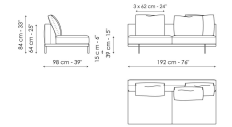

Data sheet

Sofa 196
 Width: 196cm
 Depth: 98cm
 Height: 84cm

Sofa 244
 Width: 244cm
 Depth: 98cm
 Height: 84cm

Sofa 268
 Width: 268cm
 Depth: 98cm
 Height: 84cm

End section sofa 170
 Width: 170cm
 Depth: 98cm
 Height: 84cm

End section sofa 218
 Width: 218cm
 Depth: 98cm
 Height: 84cm

End section sofa 242
 Width: 242cm
 Depth: 98cm
 Height: 84cm

End section sofa with tray 218
 Width: 218cm
 Depth: 98cm
 Height: 84cm

End section sofa with tray 266
 Width: 266cm
 Depth: 98cm
 Height: 84cm

Center section 144
 Width: 144cm
 Depth: 98cm
 Height: 84cm

Center section 192
 Width: 192cm
 Depth: 98cm
 Height: 84cm

Center section 216
 Width: 216cm
 Depth: 98cm
 Height: 84cm

Center section with tray 192
 Width: 192cm
 Depth: 98cm
 Height: 84cm

Center section with tray 240
 Width: 240cm
 Depth: 98cm
 Height: 84cm

Center section with tray 264
 Width: 264cm
 Depth: 98cm
 Height: 84cm

Dormeuse 170
 Width: 170cm
 Depth: 98cm
 Height: 84cm

Dormeuse 218
 Width: 218cm
 Depth: 98cm
 Height: 84cm