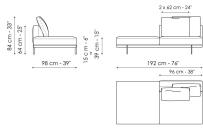

Center section 144
 Width: 144cm
 Depth: 98cm
 Height: 84cm

Center section 192
 Width: 192cm
 Depth: 98cm
 Height: 84cm

Center section 216
 Width: 216cm
 Depth: 98cm
 Height: 84cm

Center section with tray 192
 Width: 192cm
 Depth: 98cm
 Height: 84cm

Dormeuse 242
 Width: 242cm
 Depth: 98cm
 Height: 84cm

Meridiana
 Width: 242cm
 Depth: 98cm
 Height: 84cm

Chaise longue
 Width: 170cm
 Depth: 98cm
 Height: 84cm

Penisola 144
 Width: 144cm
 Depth: 98cm
 Height: 84cm

Penisola 192
 Width: 192cm
 Depth: 98cm
 Height: 84cm

Penisola 216
 Width: 216cm
 Depth: 98cm
 Height: 84cm

Chaise large
 Width: 218cm
 Depth: 96cm
 Height: 84cm

Pouf with tray
 Width: 144cm
 Depth: 72cm
 Height: 39cm

Pouf
 Width: 144cm
 Depth: 72cm
 Height: 39cm

Magazine holder armrest
 Width: 95cm
 Depth: 24cm
 Height: 27cm

Coffee table
 Width: 68cm
 Depth: 24cm
 Height: 27cm

Armrest 116
 Width: 116cm
 Depth: cm
 Height: 31cm