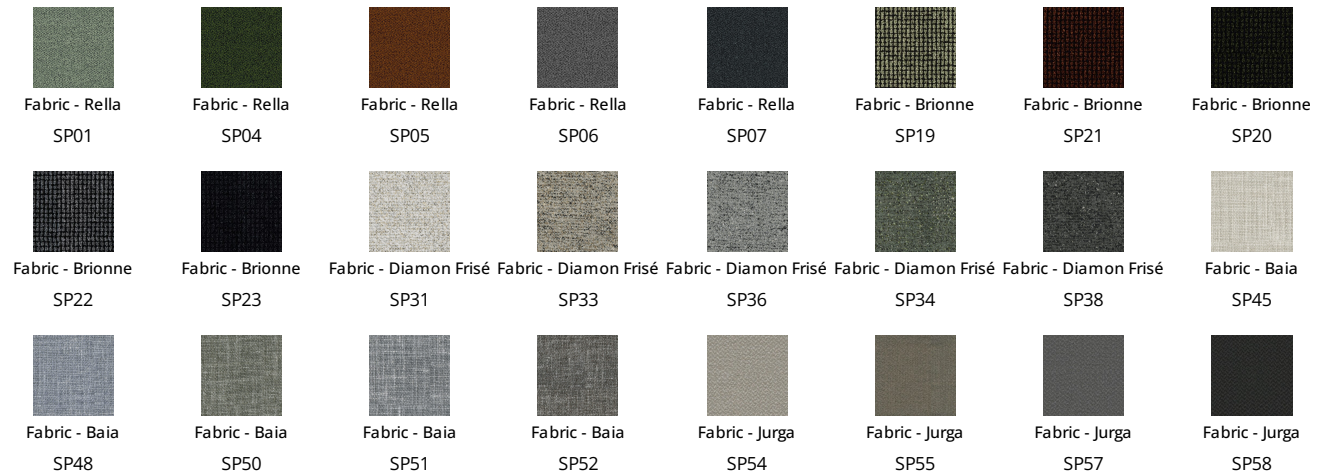

Fabric - Special