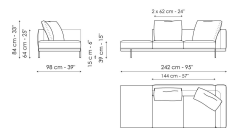

Center section 144
 Width: 144cm
 Depth: 98cm
 Height: 84cm

Center section 192
 Width: 192cm
 Depth: 98cm
 Height: 84cm

Center section 216
 Width: 216cm
 Depth: 98cm
 Height: 84cm

Center section with tray 192
 Width: 192cm
 Depth: 98cm
 Height: 84cm

Center section with tray 240
 Width: 240cm
 Depth: 98cm
 Height: 84cm

Center section with tray 264
 Width: 264cm
 Depth: 98cm
 Height: 84cm

Dormeuse 170
 Width: 170cm
 Depth: 98cm
 Height: 84cm

Dormeuse 218
 Width: 218cm
 Depth: 98cm
 Height: 84cm

Dormeuse 242
 Width: 242cm
 Depth: 98cm
 Height: 84cm

Meridiana
 Width: 242cm
 Depth: 98cm
 Height: 84cm

Chaise longue
 Width: 170cm
 Depth: 98cm
 Height: 84cm

Penisola 144
 Width: 144cm
 Depth: 98cm
 Height: 84cm

Penisola 192
 Width: 192cm
 Depth: 98cm
 Height: 84cm

Penisola 216
 Width: 216cm
 Depth: 98cm
 Height: 84cm

Chaise large
 Width: 218cm
 Depth: 96cm
 Height: 84cm

Pouf with tray
 Width: 144cm
 Depth: 72cm
 Height: 39cm