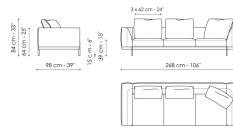

Data sheet

Sofa 196
 Width: 196cm
 Depth: 98cm
 Height: 84cm

Sofa 244
 Width: 244cm
 Depth: 98cm
 Height: 84cm

Sofa 268
 Width: 268cm
 Depth: 98cm
 Height: 84cm

End section sofa 170
 Width: 170cm
 Depth: 98cm
 Height: 84cm

End section sofa 218
 Width: 218cm
 Depth: 98cm
 Height: 84cm

End section sofa 242
 Width: 242cm
 Depth: 98cm
 Height: 84cm

End section sofa with tray 218
 Width: 218cm
 Depth: 98cm
 Height: 84cm

End section sofa with tray 266
 Width: 266cm
 Depth: 98cm
 Height: 84cm

Center section 144
 Width: 144cm
 Depth: 98cm
 Height: 84cm

Center section 192
 Width: 192cm
 Depth: 98cm
 Height: 84cm

Center section 216
 Width: 216cm
 Depth: 98cm
 Height: 84cm

Center section with tray 192
 Width: 192cm
 Depth: 98cm
 Height: 84cm

Pouf
 Width: 144cm
 Depth: 72cm
 Height: 39cm

Magazine holder armrest
 Width: 95cm
 Depth: 24cm
 Height: 27cm

Coffee table
 Width: 68cm
 Depth: 24cm
 Height: 27cm

Armrest 116
 Width: 116cm
 Depth: cm
 Height: 31cm