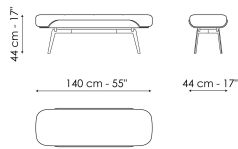

**Data sheet**

Olos bench

Width: 140cm

Depth: 44cm

Height: 44cm