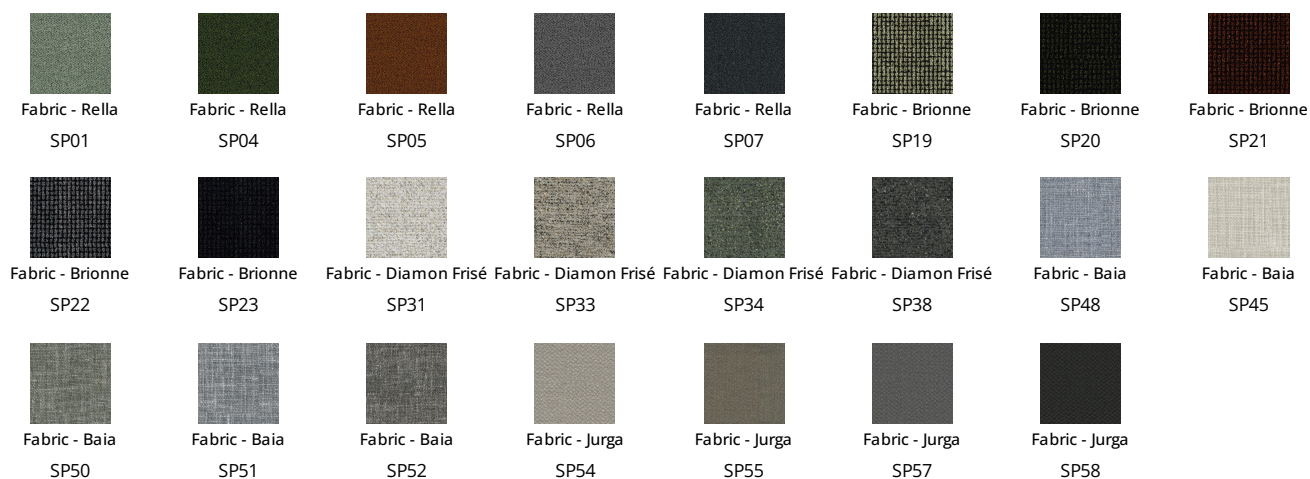

Frame

Wood

Base

Plus Metal

The samples above represent the complete range of materials and finishes available for this product (regardless of the top shape or size, in the case of tables). Fabrics, eco-leather, leather and emery leather shown in this website are a selection. Colors and finishes are approximate and may slightly differ from actual ones. Please visit Bonaldo dealers to see the complete sample collection and get further details about our products.